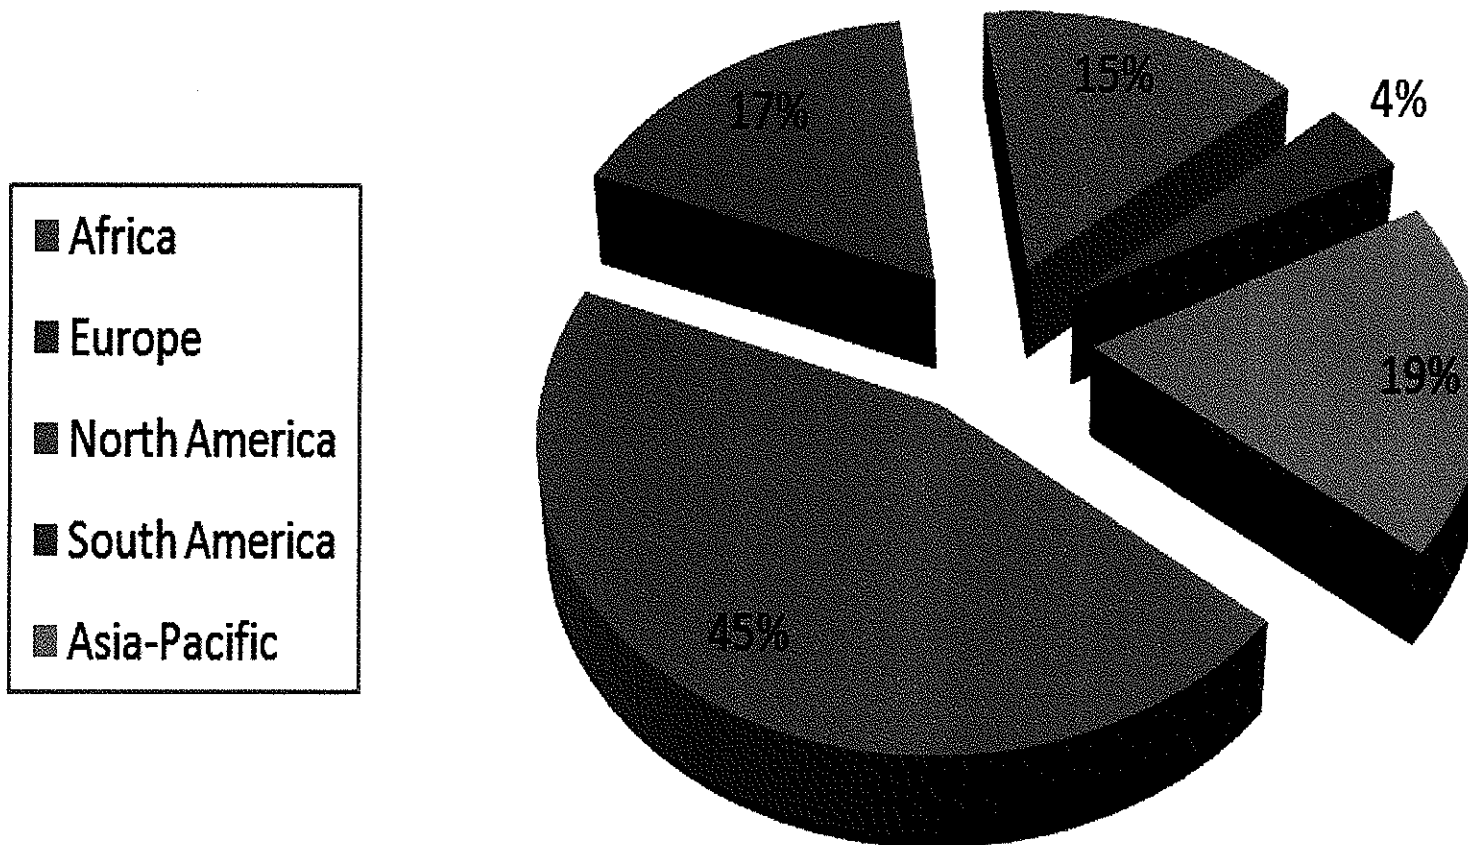

# SciELO SA usage by Month

2011	January	February	Growth
Visits	15 637	18 585	2 948
Visits Per Day	504	664	160
2012	January	February	
Visits	31 474	41 606	10 132
Visits Per Day	1 015	1 435	420