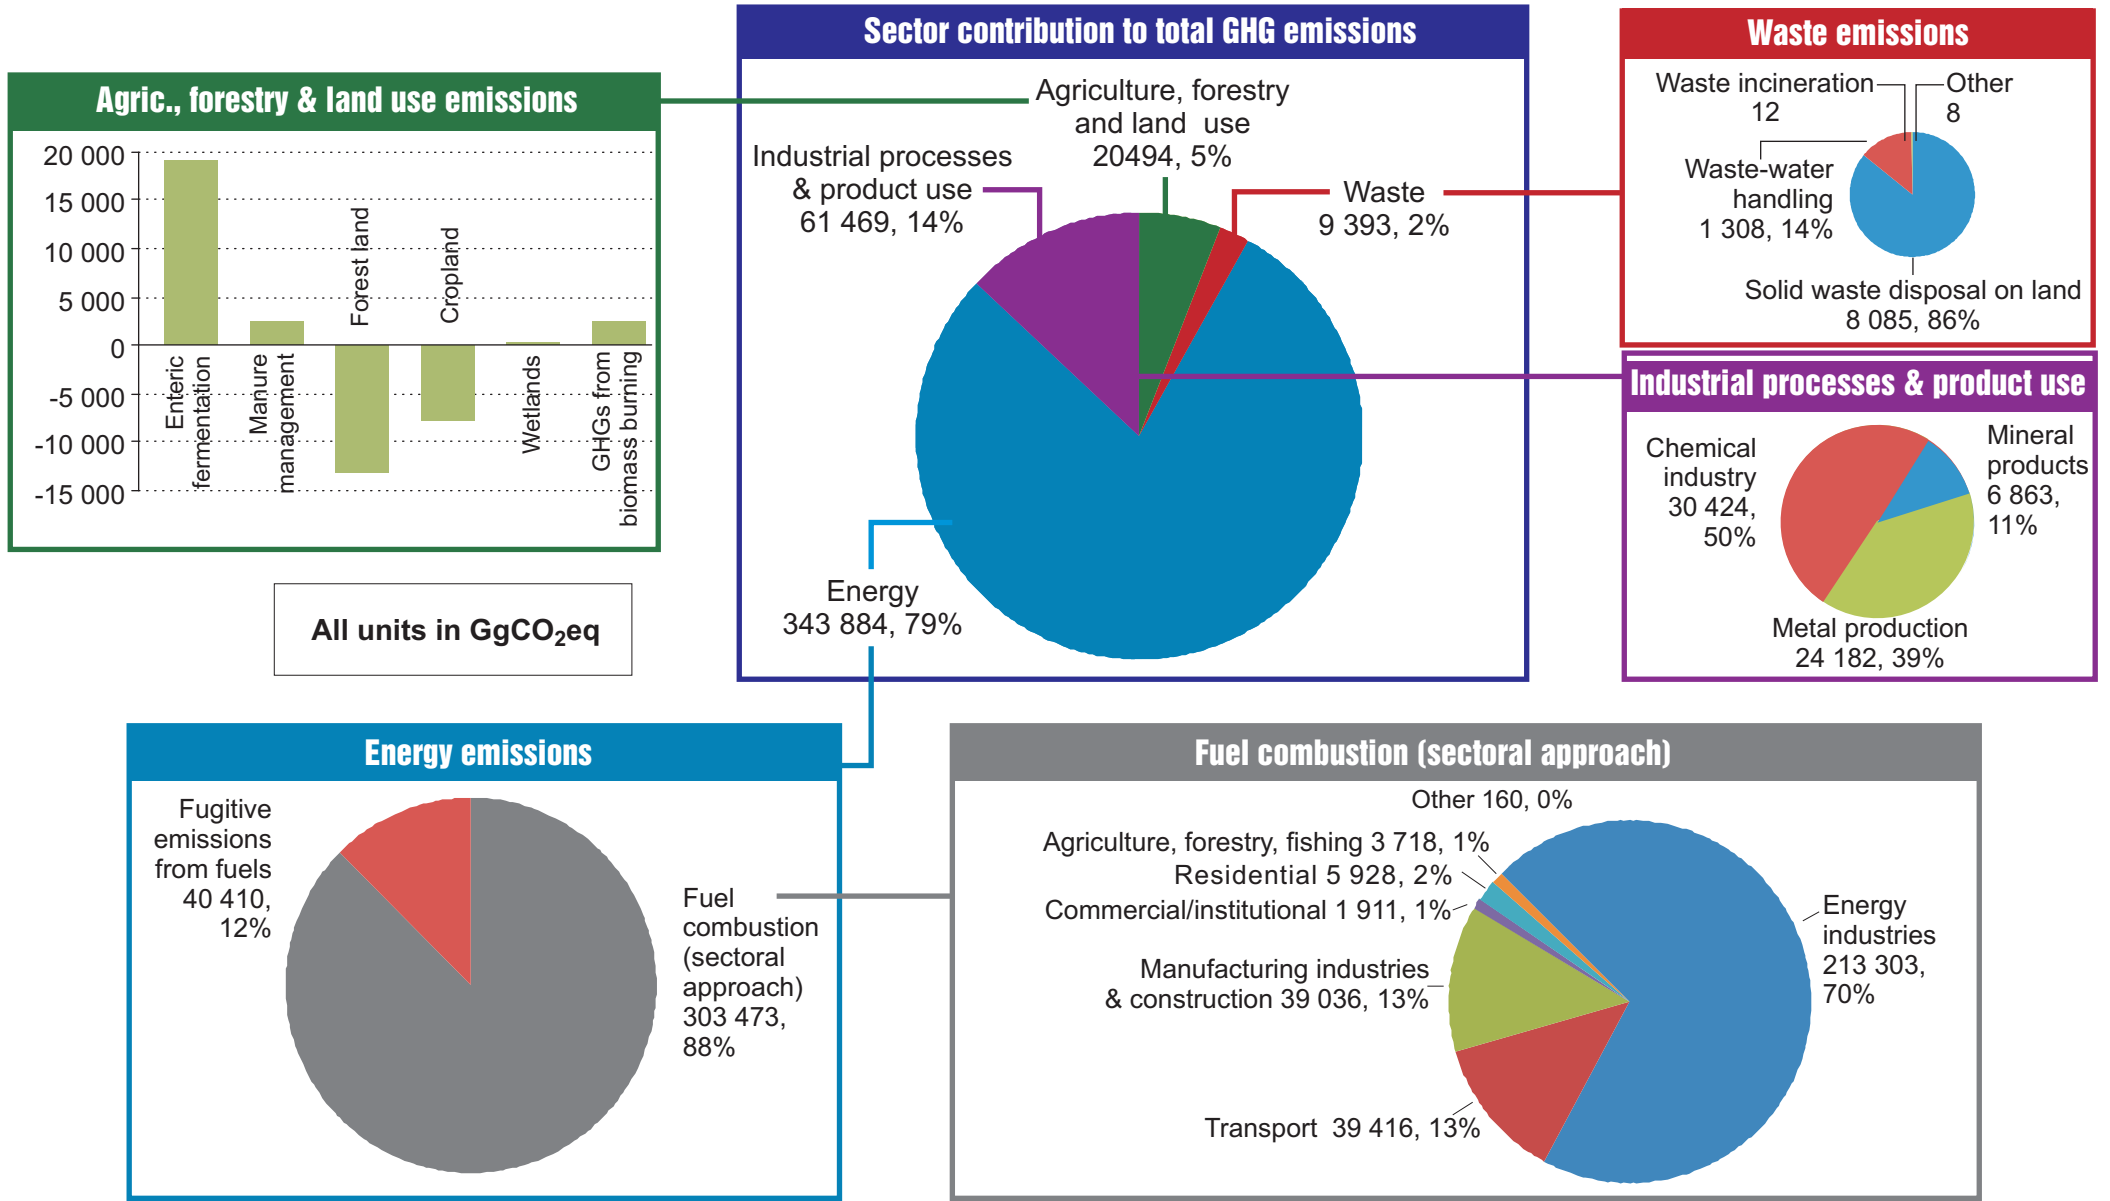

# South Africa's greenhouse gas emission profile – 2000

## 1990, 1994 & 2000 emissions profile

## GHG inventories and LTMS