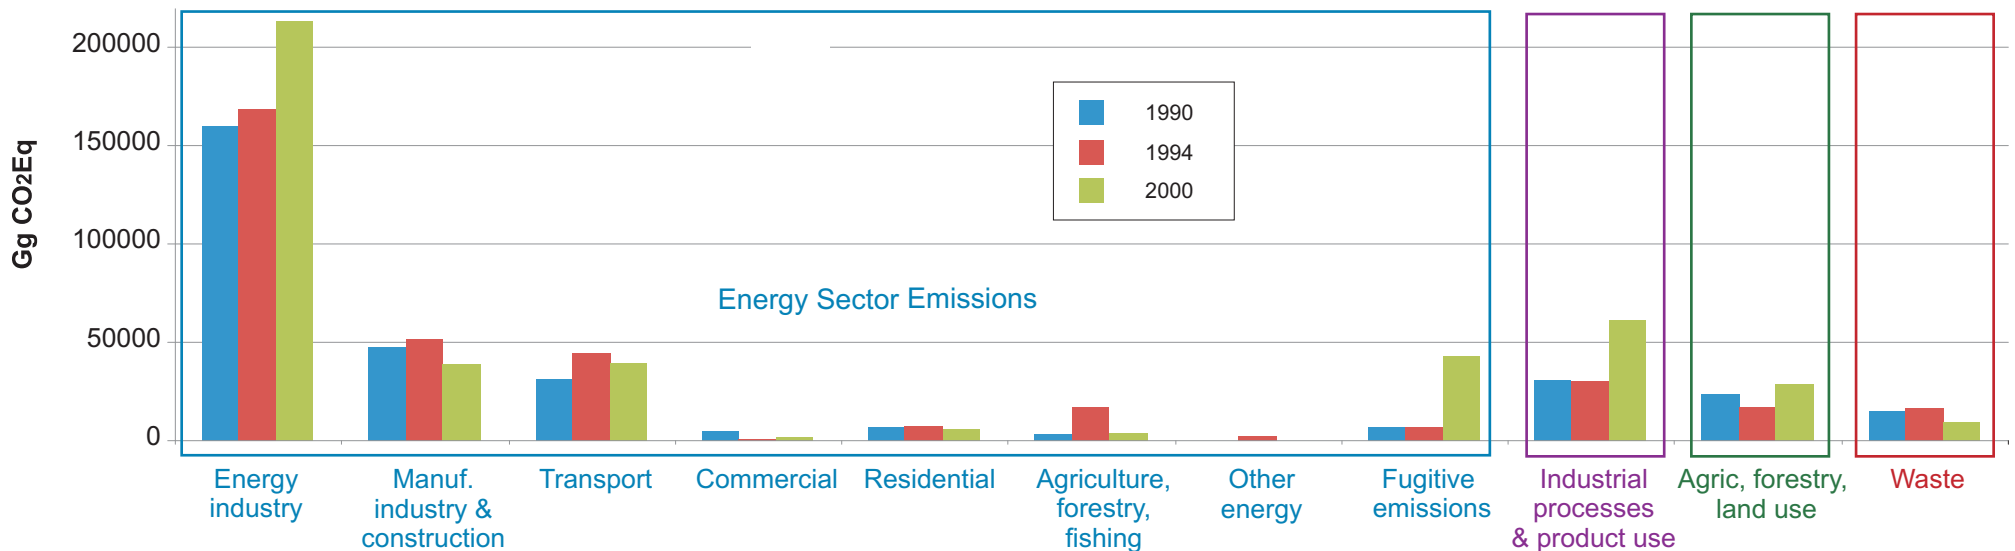

# South Africa's greenhouse gas emission profile – 2000

## 1990, 1994 & 2000 emissions profile