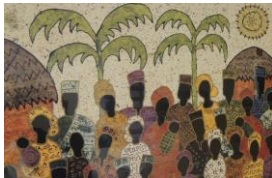

75983
Unknown
Figure and beads
Mixed media
13 x 8.7cm

R500

301