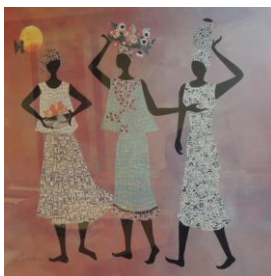

58 x 26.5cm

R1400

376

63432

C A Martin

Three African woman one with bowl of fruit, flowers and one black and white polka dot pot on head

Commercial reprint on paper

57.5 x 57.5cm