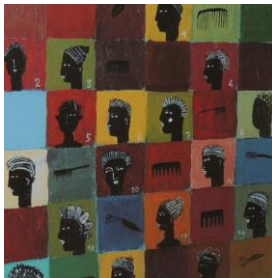

63441
Unknown
Black mask against a background of light and dark
green and red squares
Commercial reprint on paper
26 x 26cm

R1750

126

61688
Unknown
Thirty six squares of different colours with various
hair styles
Commercial reprint on paper
26 x 26cm