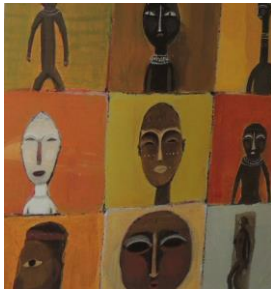

64598

Aurelia Fronty

Head of woman looking to right with a blue and white

polka dot scarf

Commercial reprint on paper

26 x 26cm

R850

163