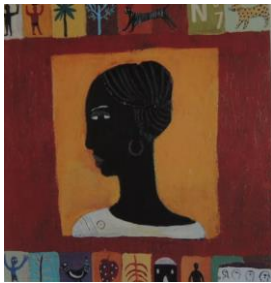

R650

103

54085  
Amedeo Modigliani  
*Cariatide*  
Commercial reprint on paper  
49 x 39.5cm

R2750

104

54082  
Aurelia Fronty  
Head and shoulders of a woman looking right against  
an orange background  
Commercial reprint on paper  
26 x 26.3cm