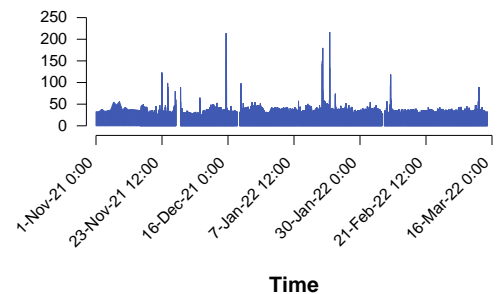

# At-a-Glance Report

State information Technology Agency  
Generic LAN Interface Element  
SWCDHASTE1-GigabitEthernet0/0/1  
BW: 2.0 Mbps

Bandwidth Utilization (%)

Frames (frames/sec)

Bandwidth Utilization Total

Errors (errors/sec)

Bytes (bytes/sec)

Discards (frames/sec)

NonUnicasts (frames/sec)

Availability %

Latency (msec)

Note: K=1,000, M=1,000,000, etc.

Auto Range: Custom  
From: 2021/11/01 00:00  
To: 2022/03/15 23:59