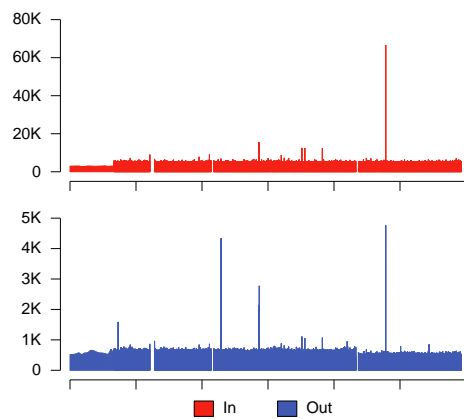

Bytes (bytes/sec)