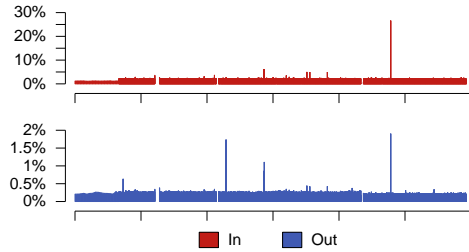

# At-a-Glance Report

State information Technology Agency  
Generic LAN Interface Element  
SWCDHASTE1-GigabitEthernet0/0/1  
BW: 2.0 Mbps

Bandwidth Utilization (%)

Frames (frames/sec)

Bandwidth Utilization Total