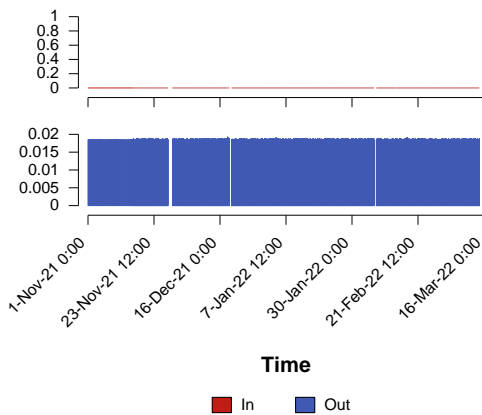

# At-a-Glance Report

State information Technology Agency  
Generic LAN Interface Element  
SWCDHASTE1-GigabitEthernet0/0/1  
BW: 2.0 Mbps

Bandwidth Utilization (%)

Frames (frames/sec)

Bandwidth Utilization Total

Errors (errors/sec)

Bytes (bytes/sec)

Discards (frames/sec)

NonUnicasts (frames/sec)

Availability %

Latency (msec)

Note: K=1,000, M=1,000,000, etc.

Auto Range: Custom  
From: 2021/11/01 00:00  
To: 2022/03/15 23:59