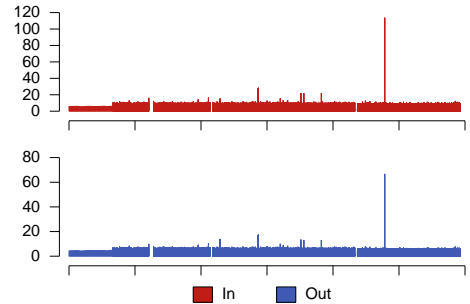

# At-a-Glance Report

State information Technology Agency  
Generic LAN Interface Element  
SWCDHASTE1-GigabitEthernet0/0/1  
BW: 2.0 Mbps

Bandwidth Utilization (%)

Frames (frames/sec)

Bandwidth Utilization Total