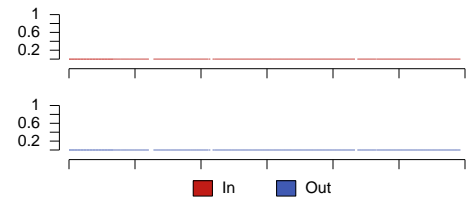

# At-a-Glance Report

State information Technology Agency  
Generic LAN Interface Element  
SWCDHASTE1-GigabitEthernet0/0/1  
BW: 2.0 Mbps

Bandwidth Utilization (%)

Frames (frames/sec)

Bandwidth Utilization Total

Errors (errors/sec)

Bytes (bytes/sec)

Discards (frames/sec)

NonUnicasts (frames/sec)

Availability %

Latency (msec)

Note: K=1,000, M=1,000,000, etc.

Auto Range: Custom  
From: 2021/11/01 00:00  
To: 2022/03/15 23:59