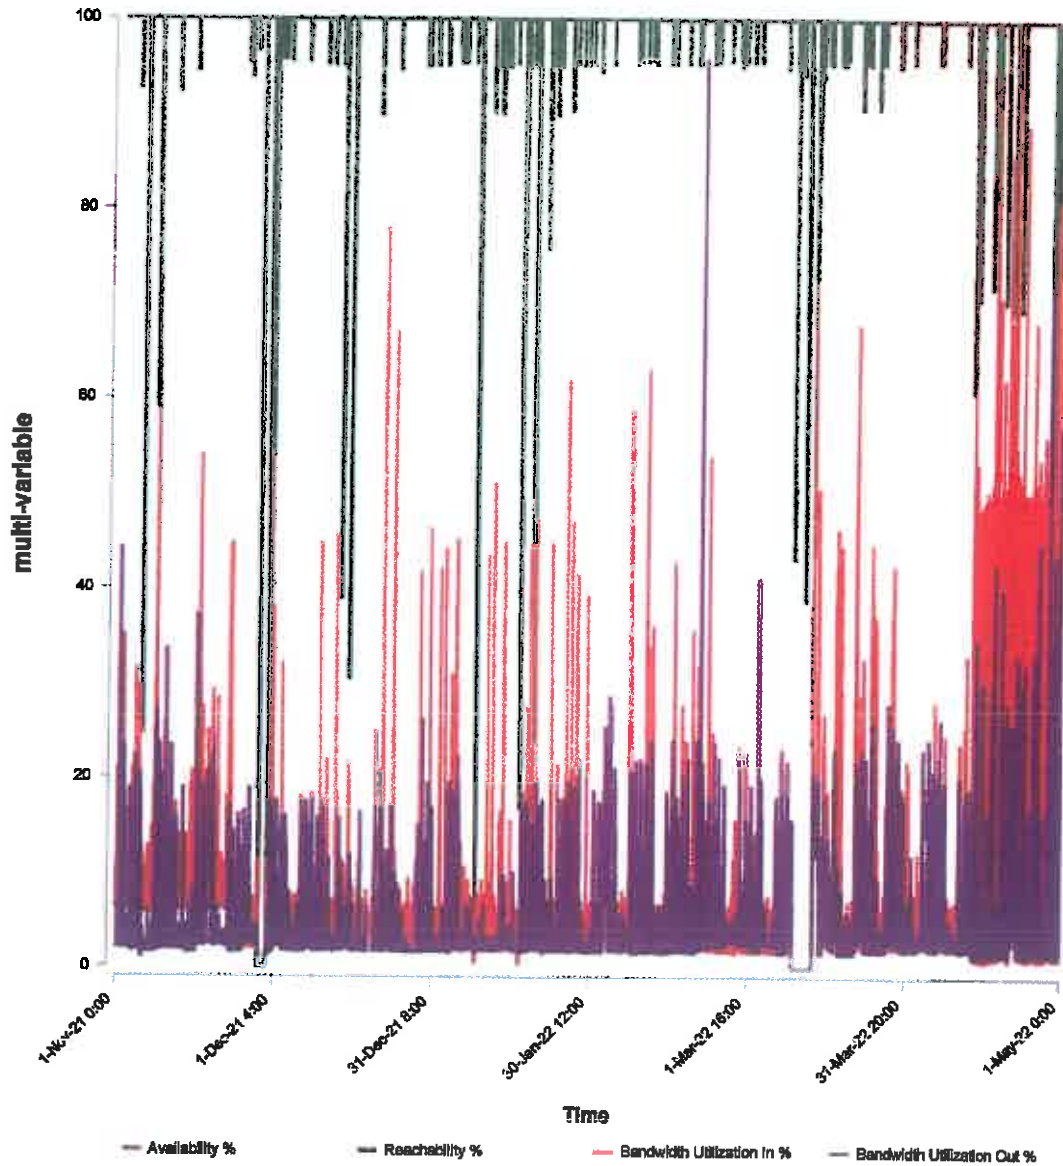

eHealth Trend Report

Divide by Time

WC::SOMERSETWST::SDHASOM1-Serial0/0/0
BW: 1.024 Mbps

Auto Range: Last 6 Months
From: 2021/11/01 00:00
To: 2022/04/30 23:59

Created: 2022/05/13 13:49:09
Time Zone: (GMT+02:00) Johannesburg