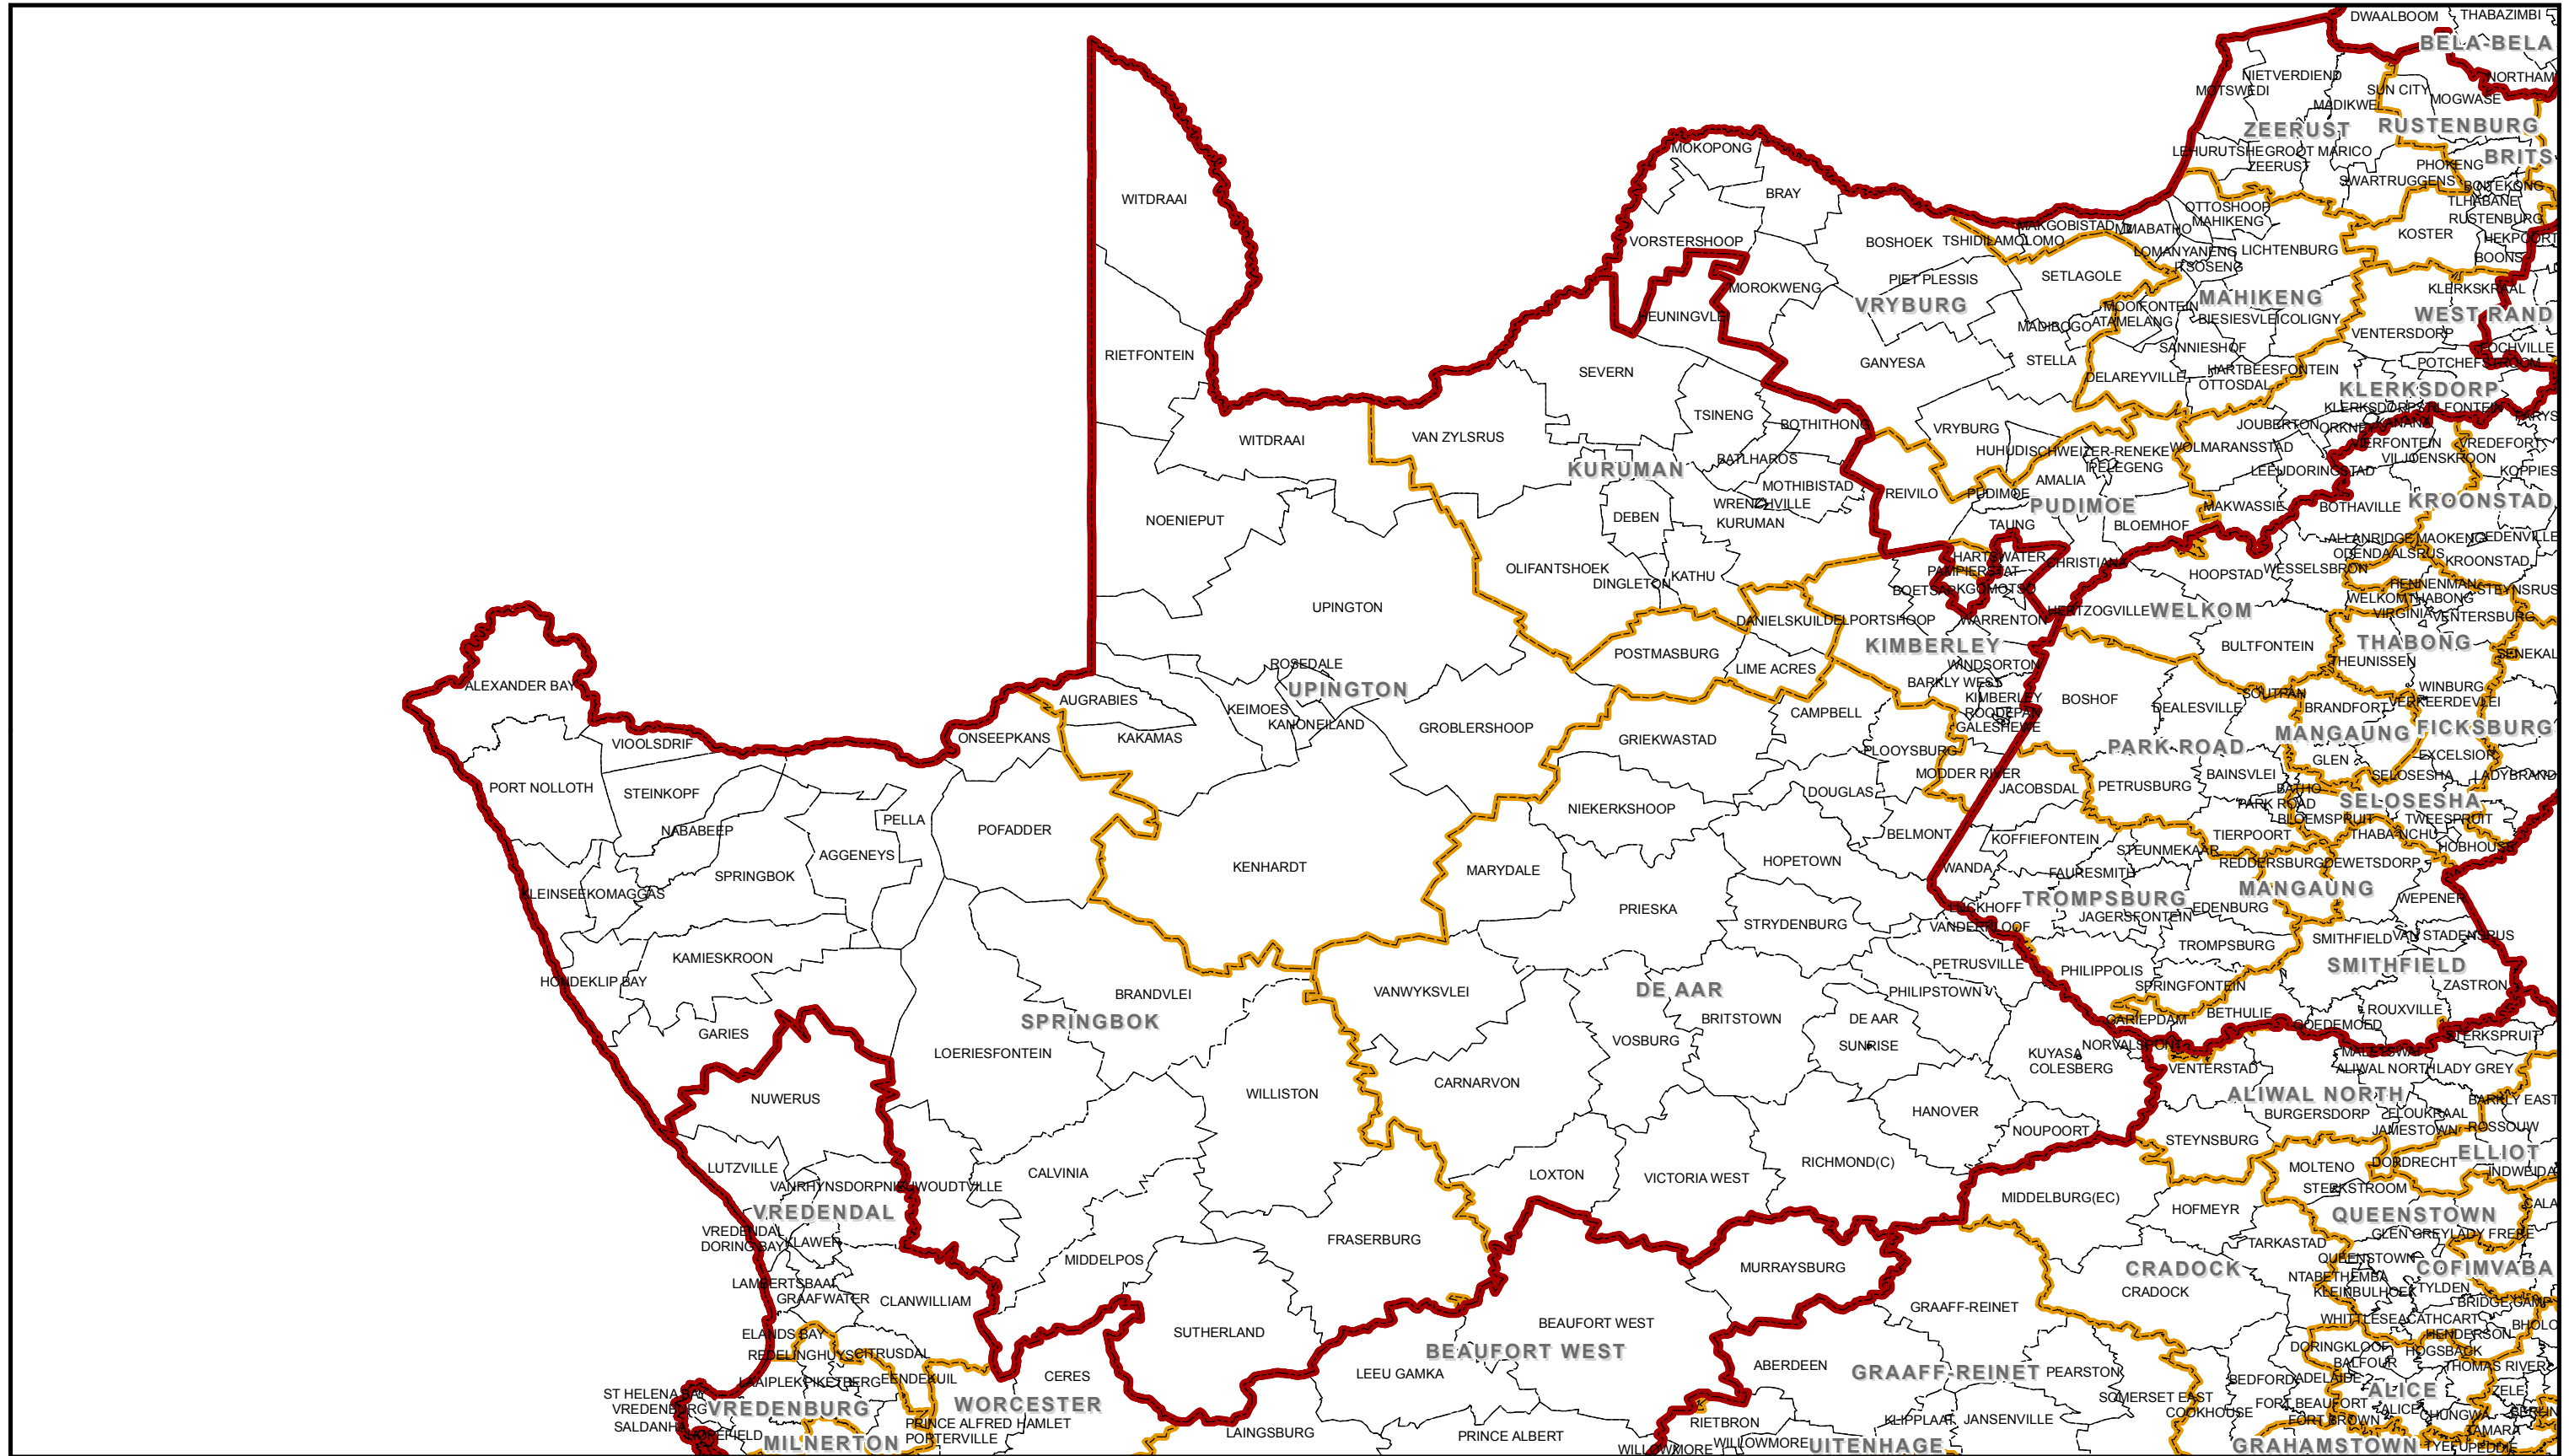

# Northern Cape Clusters

# ORGANISATIONAL DEVELOPMENT, HEAD OFFICE

Coordinate System: Sphere Cylindrical Equal Area  
 Projection: Cylindrical Equal Area  
 Datum: Sphere  
 False Easting: 0.0000  
 False Northing: 0.0000  
 Central Meridian: 0.0000  
 Standard Parallel 1: 0.0000  
 Units: Meter

**Legend**

- Province
- New\_cluster\_118\_18\_May\_2016
- Police\_stations\_4\_May\_2016

0 135 270 Kilometers

Created By: Lt Col D Pretorius  
 Date: 2016/05/20