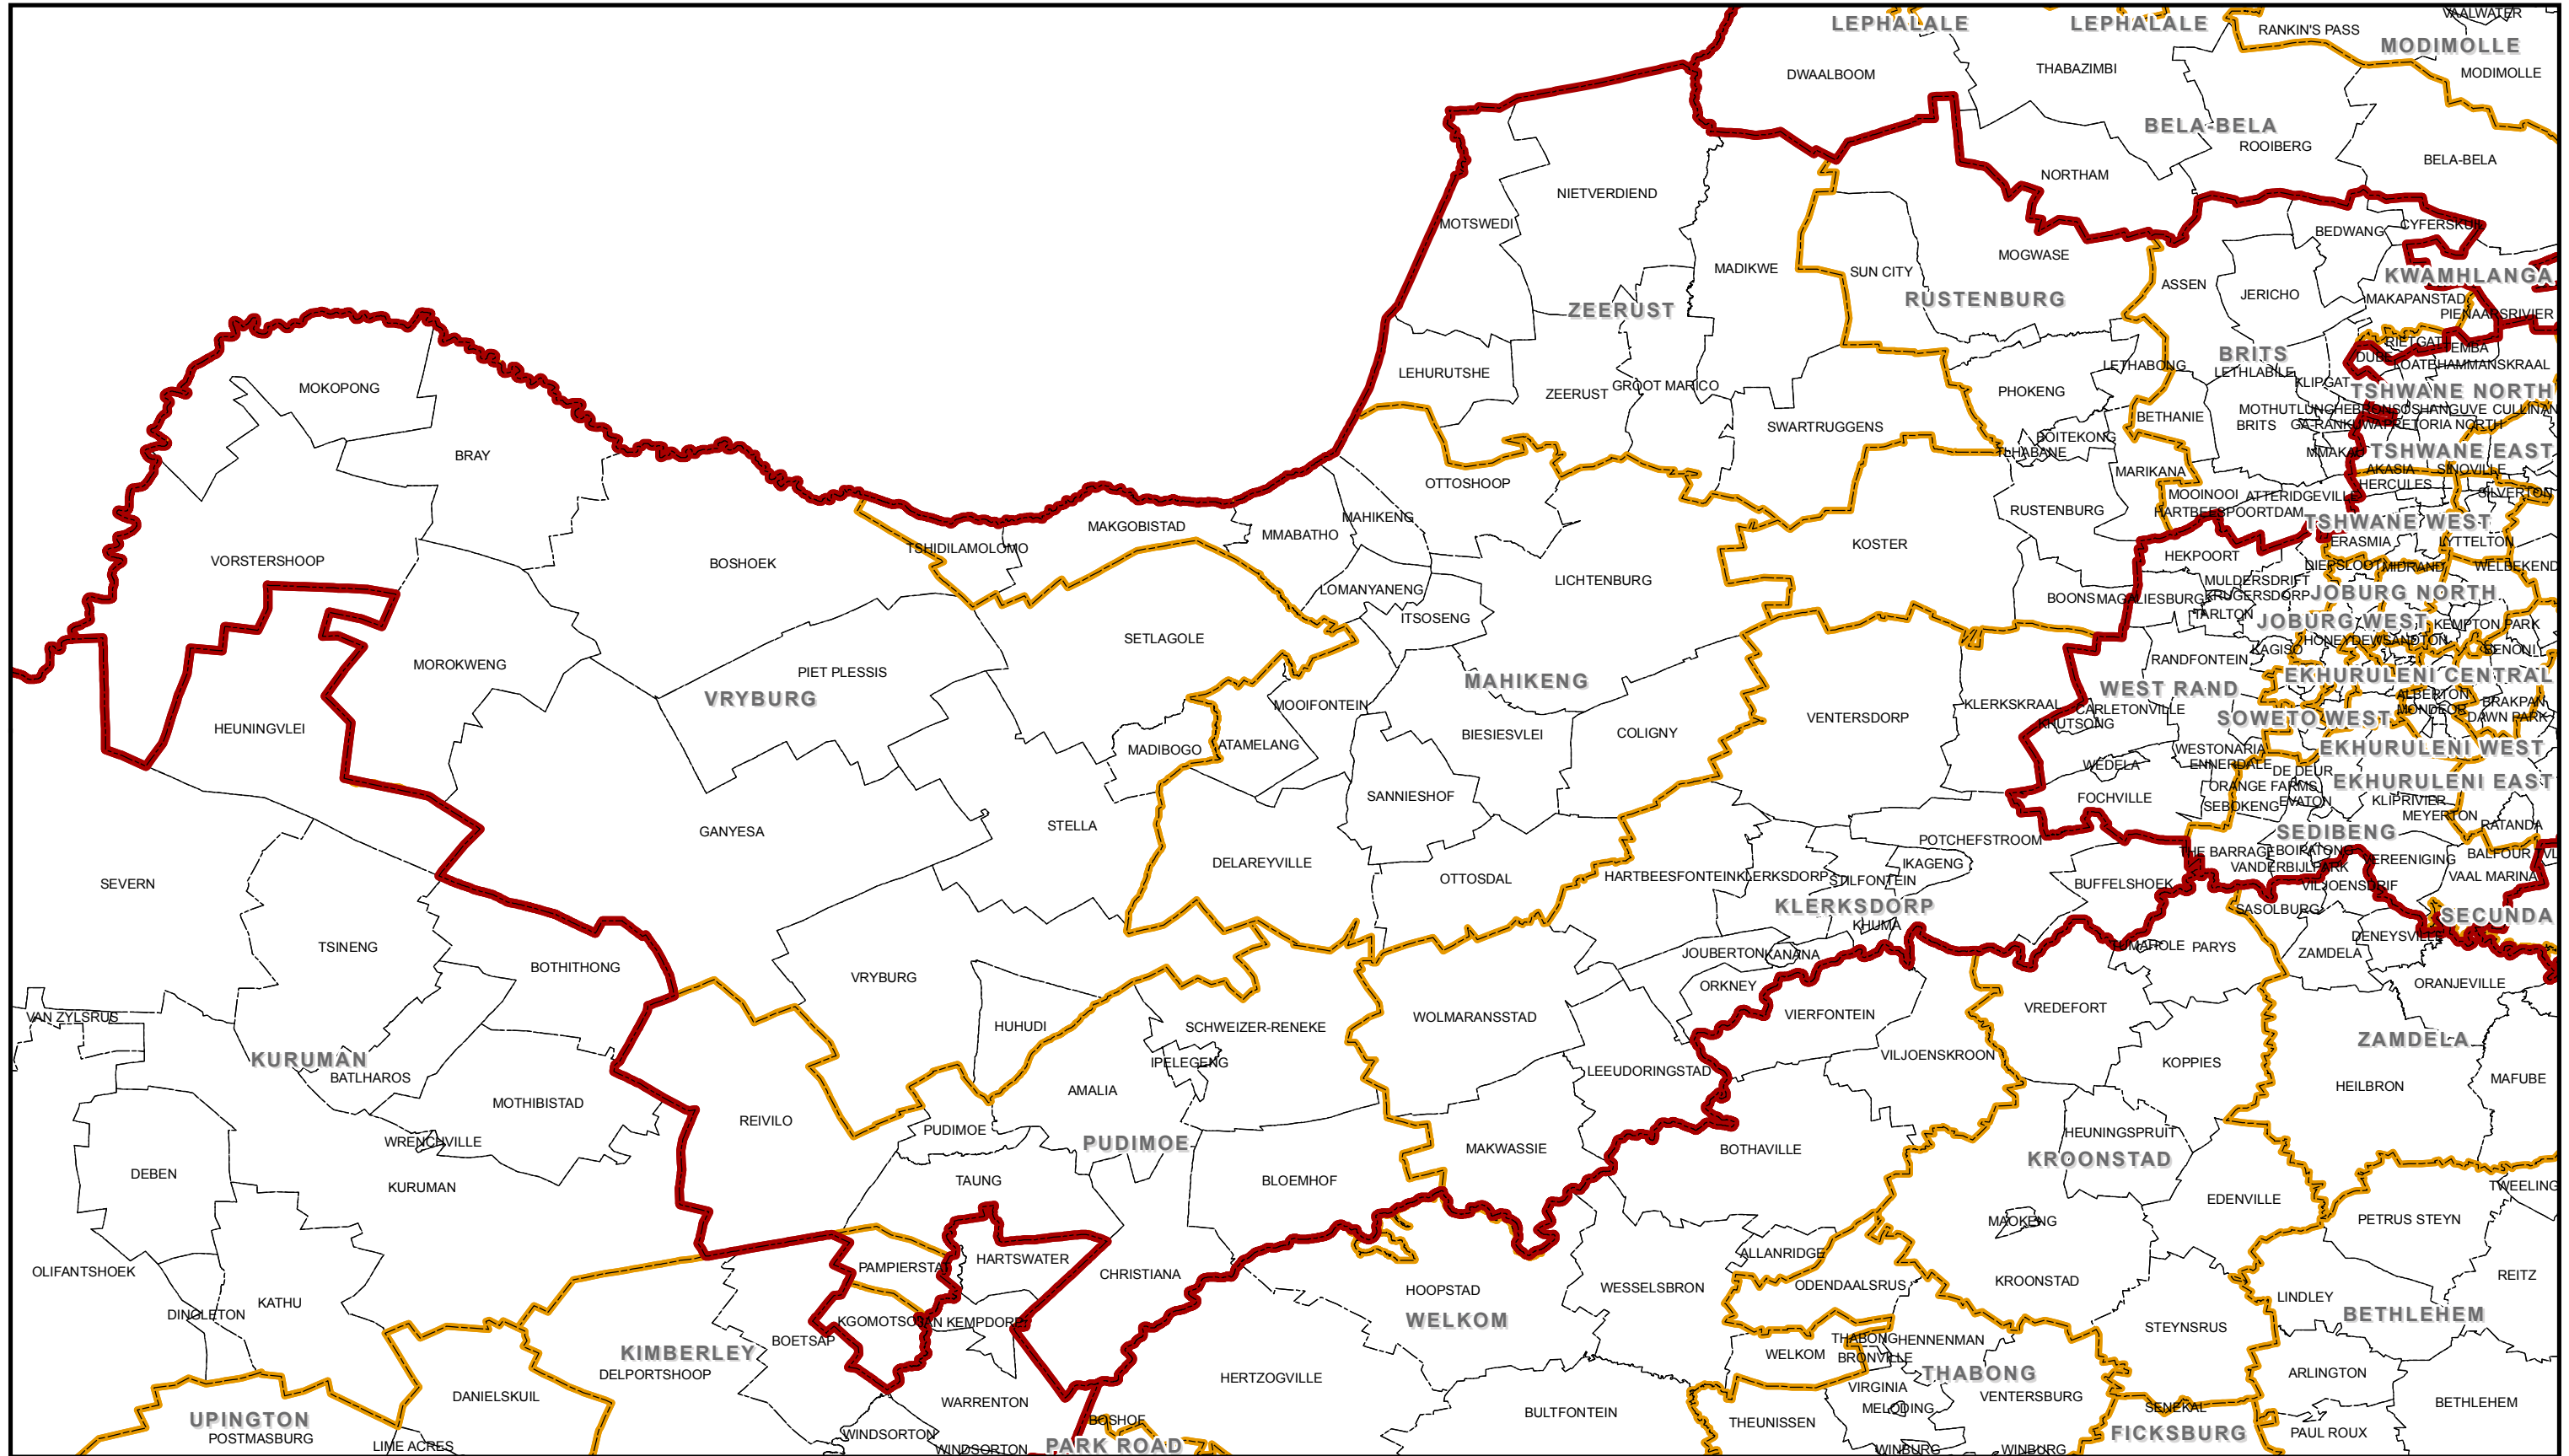

North West Clusters

ORGANISATIONAL DEVELOPMENT, HEAD OFFICE

Coordinate System: Sphere Cylindrical Equal Area
 Projection: Cylindrical Equal Area
 Datum: Sphere
 False Easting: 0.0000
 False Northing: 0.0000
 Central Meridian: 0.0000
 Standard Parallel 1: 0.0000
 Units: Meter

Legend

- Province
- New_cluster_118_18_May_2016
- Police_stations_4_May_2016