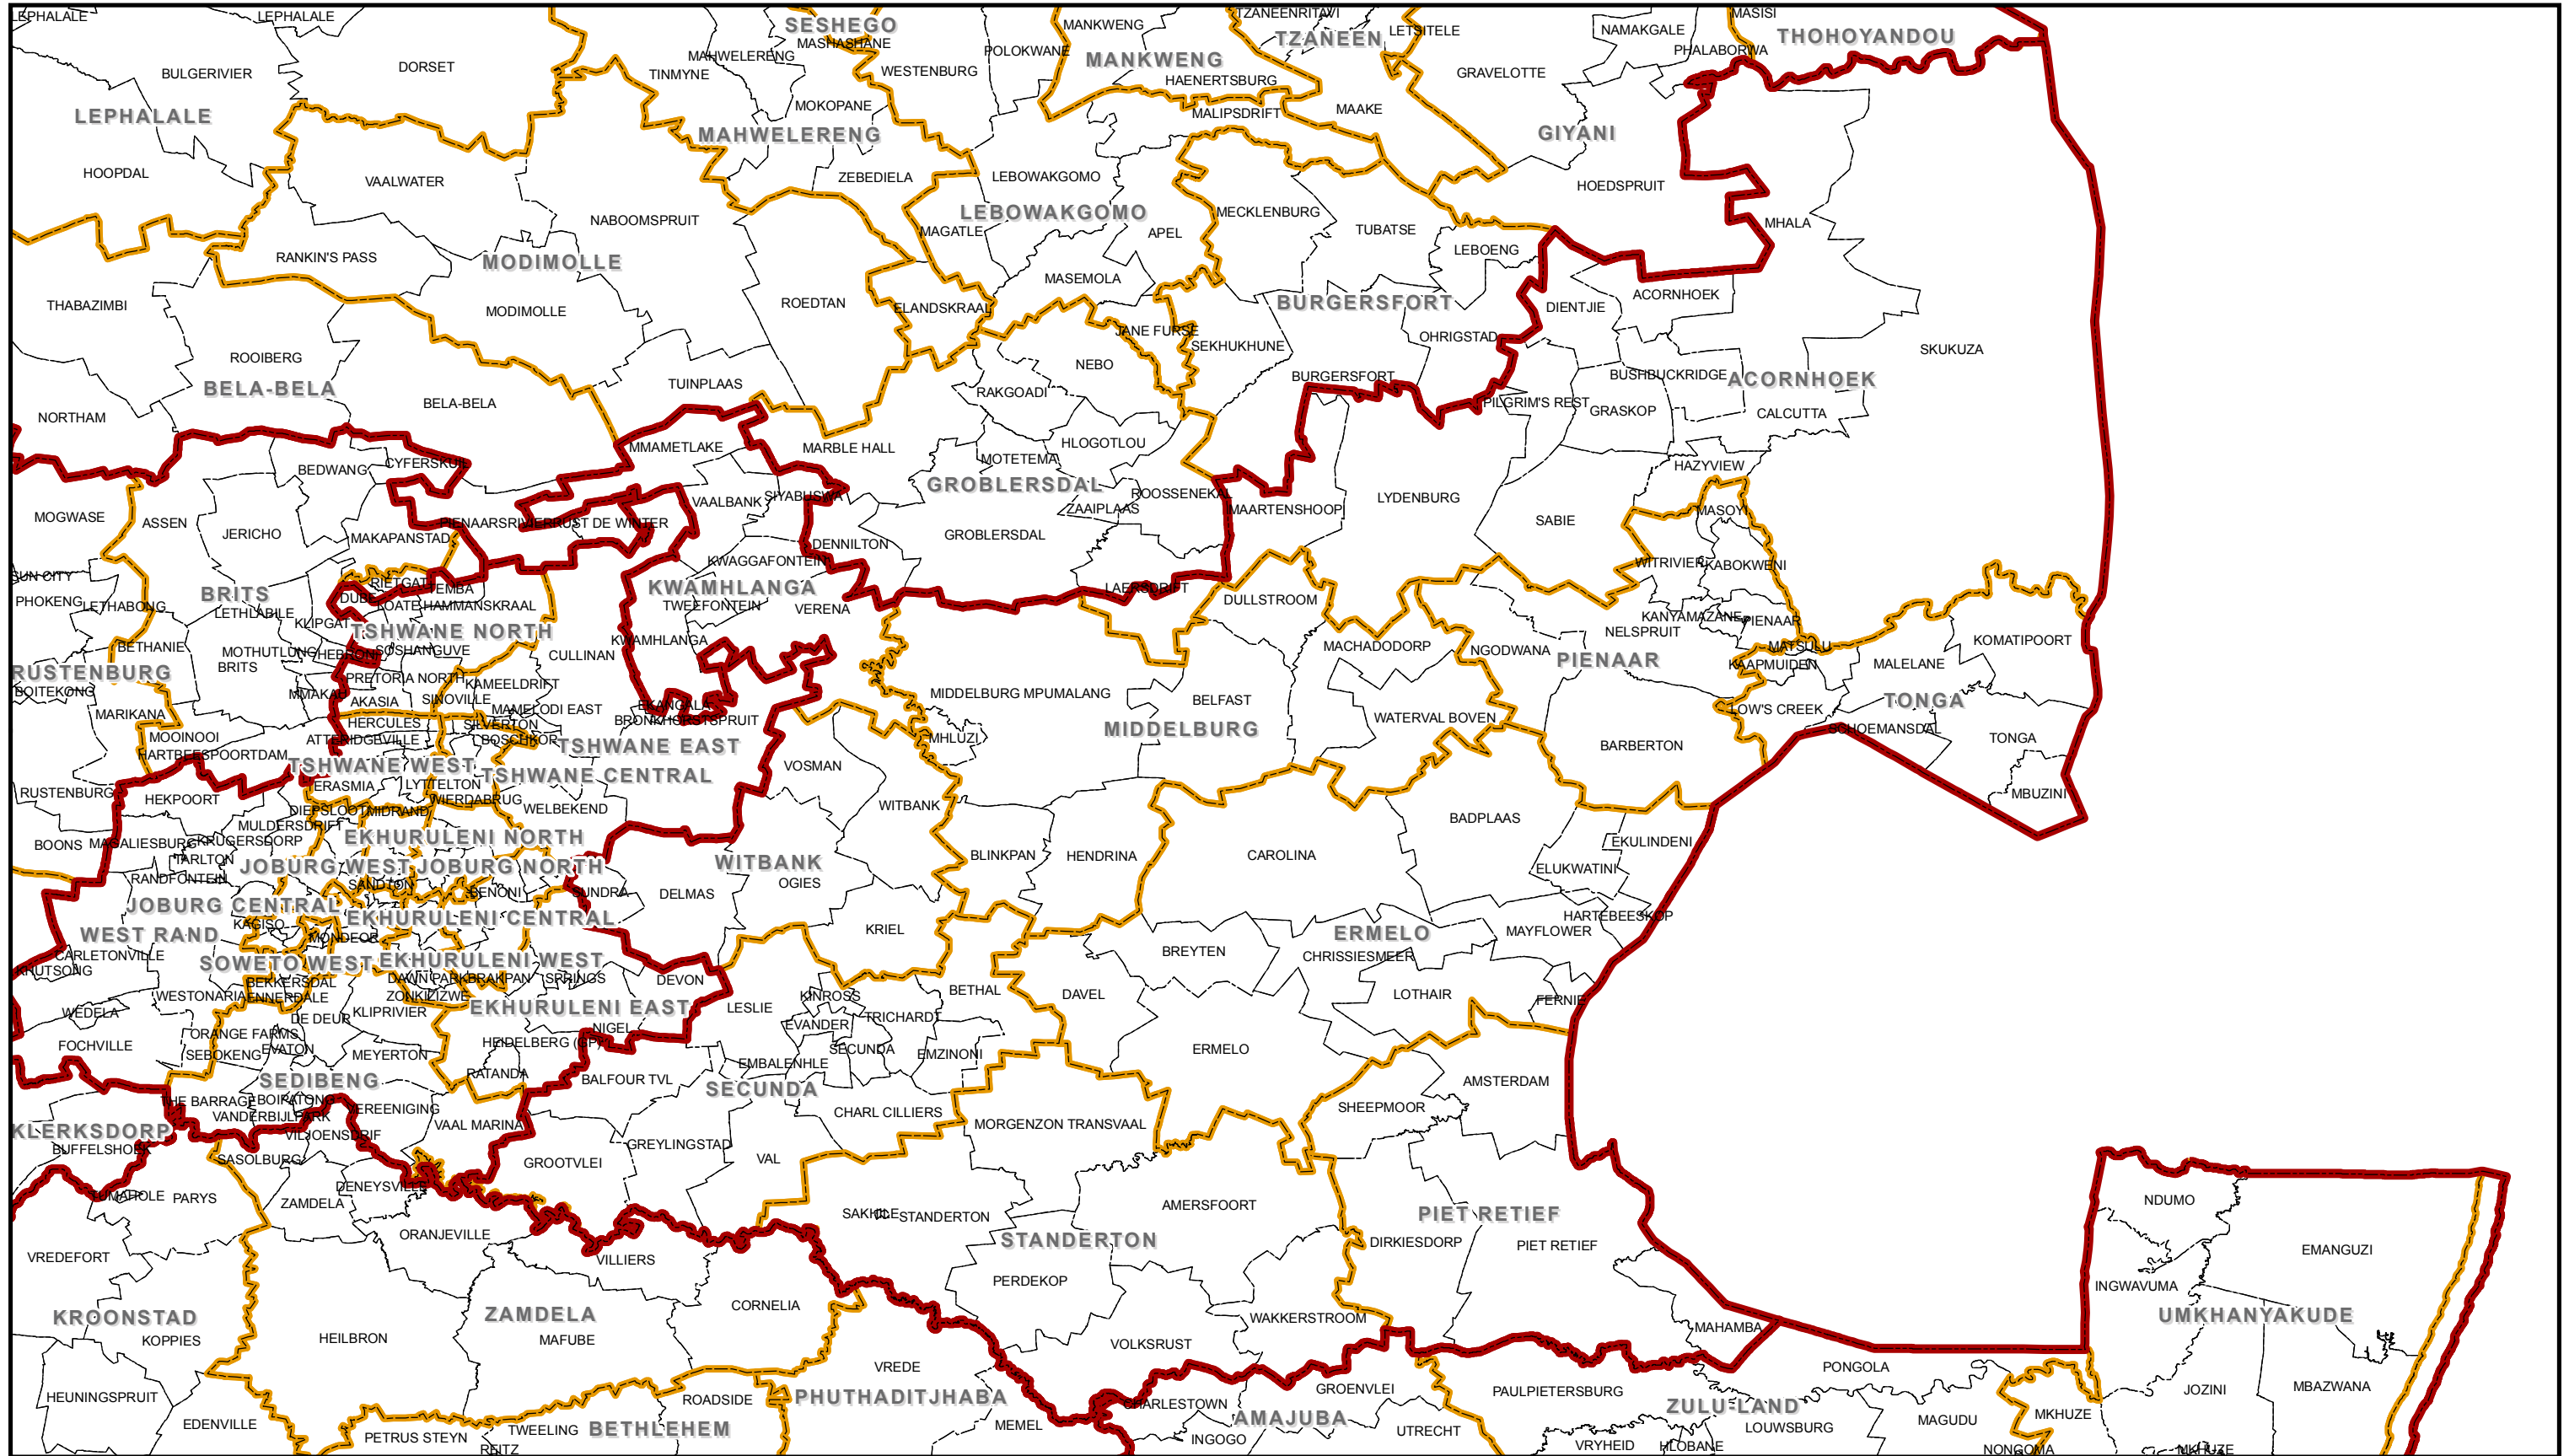

# Mpumalanga Clusters

# ORGANISATIONAL DEVELOPMENT, HEAD OFFICE

Coordinate System: Sphere Cylindrical Equal Area  
 Projection: Cylindrical Equal Area  
 Datum: Sphere  
 False Easting: 0.0000  
 False Northing: 0.0000  
 Central Meridian: 0.0000  
 Standard Parallel 1: 0.0000  
 Units: Meter

**Legend**

- Province
- New\_cluster\_118\_18\_May\_2016
- Police\_stations\_4\_May\_2016