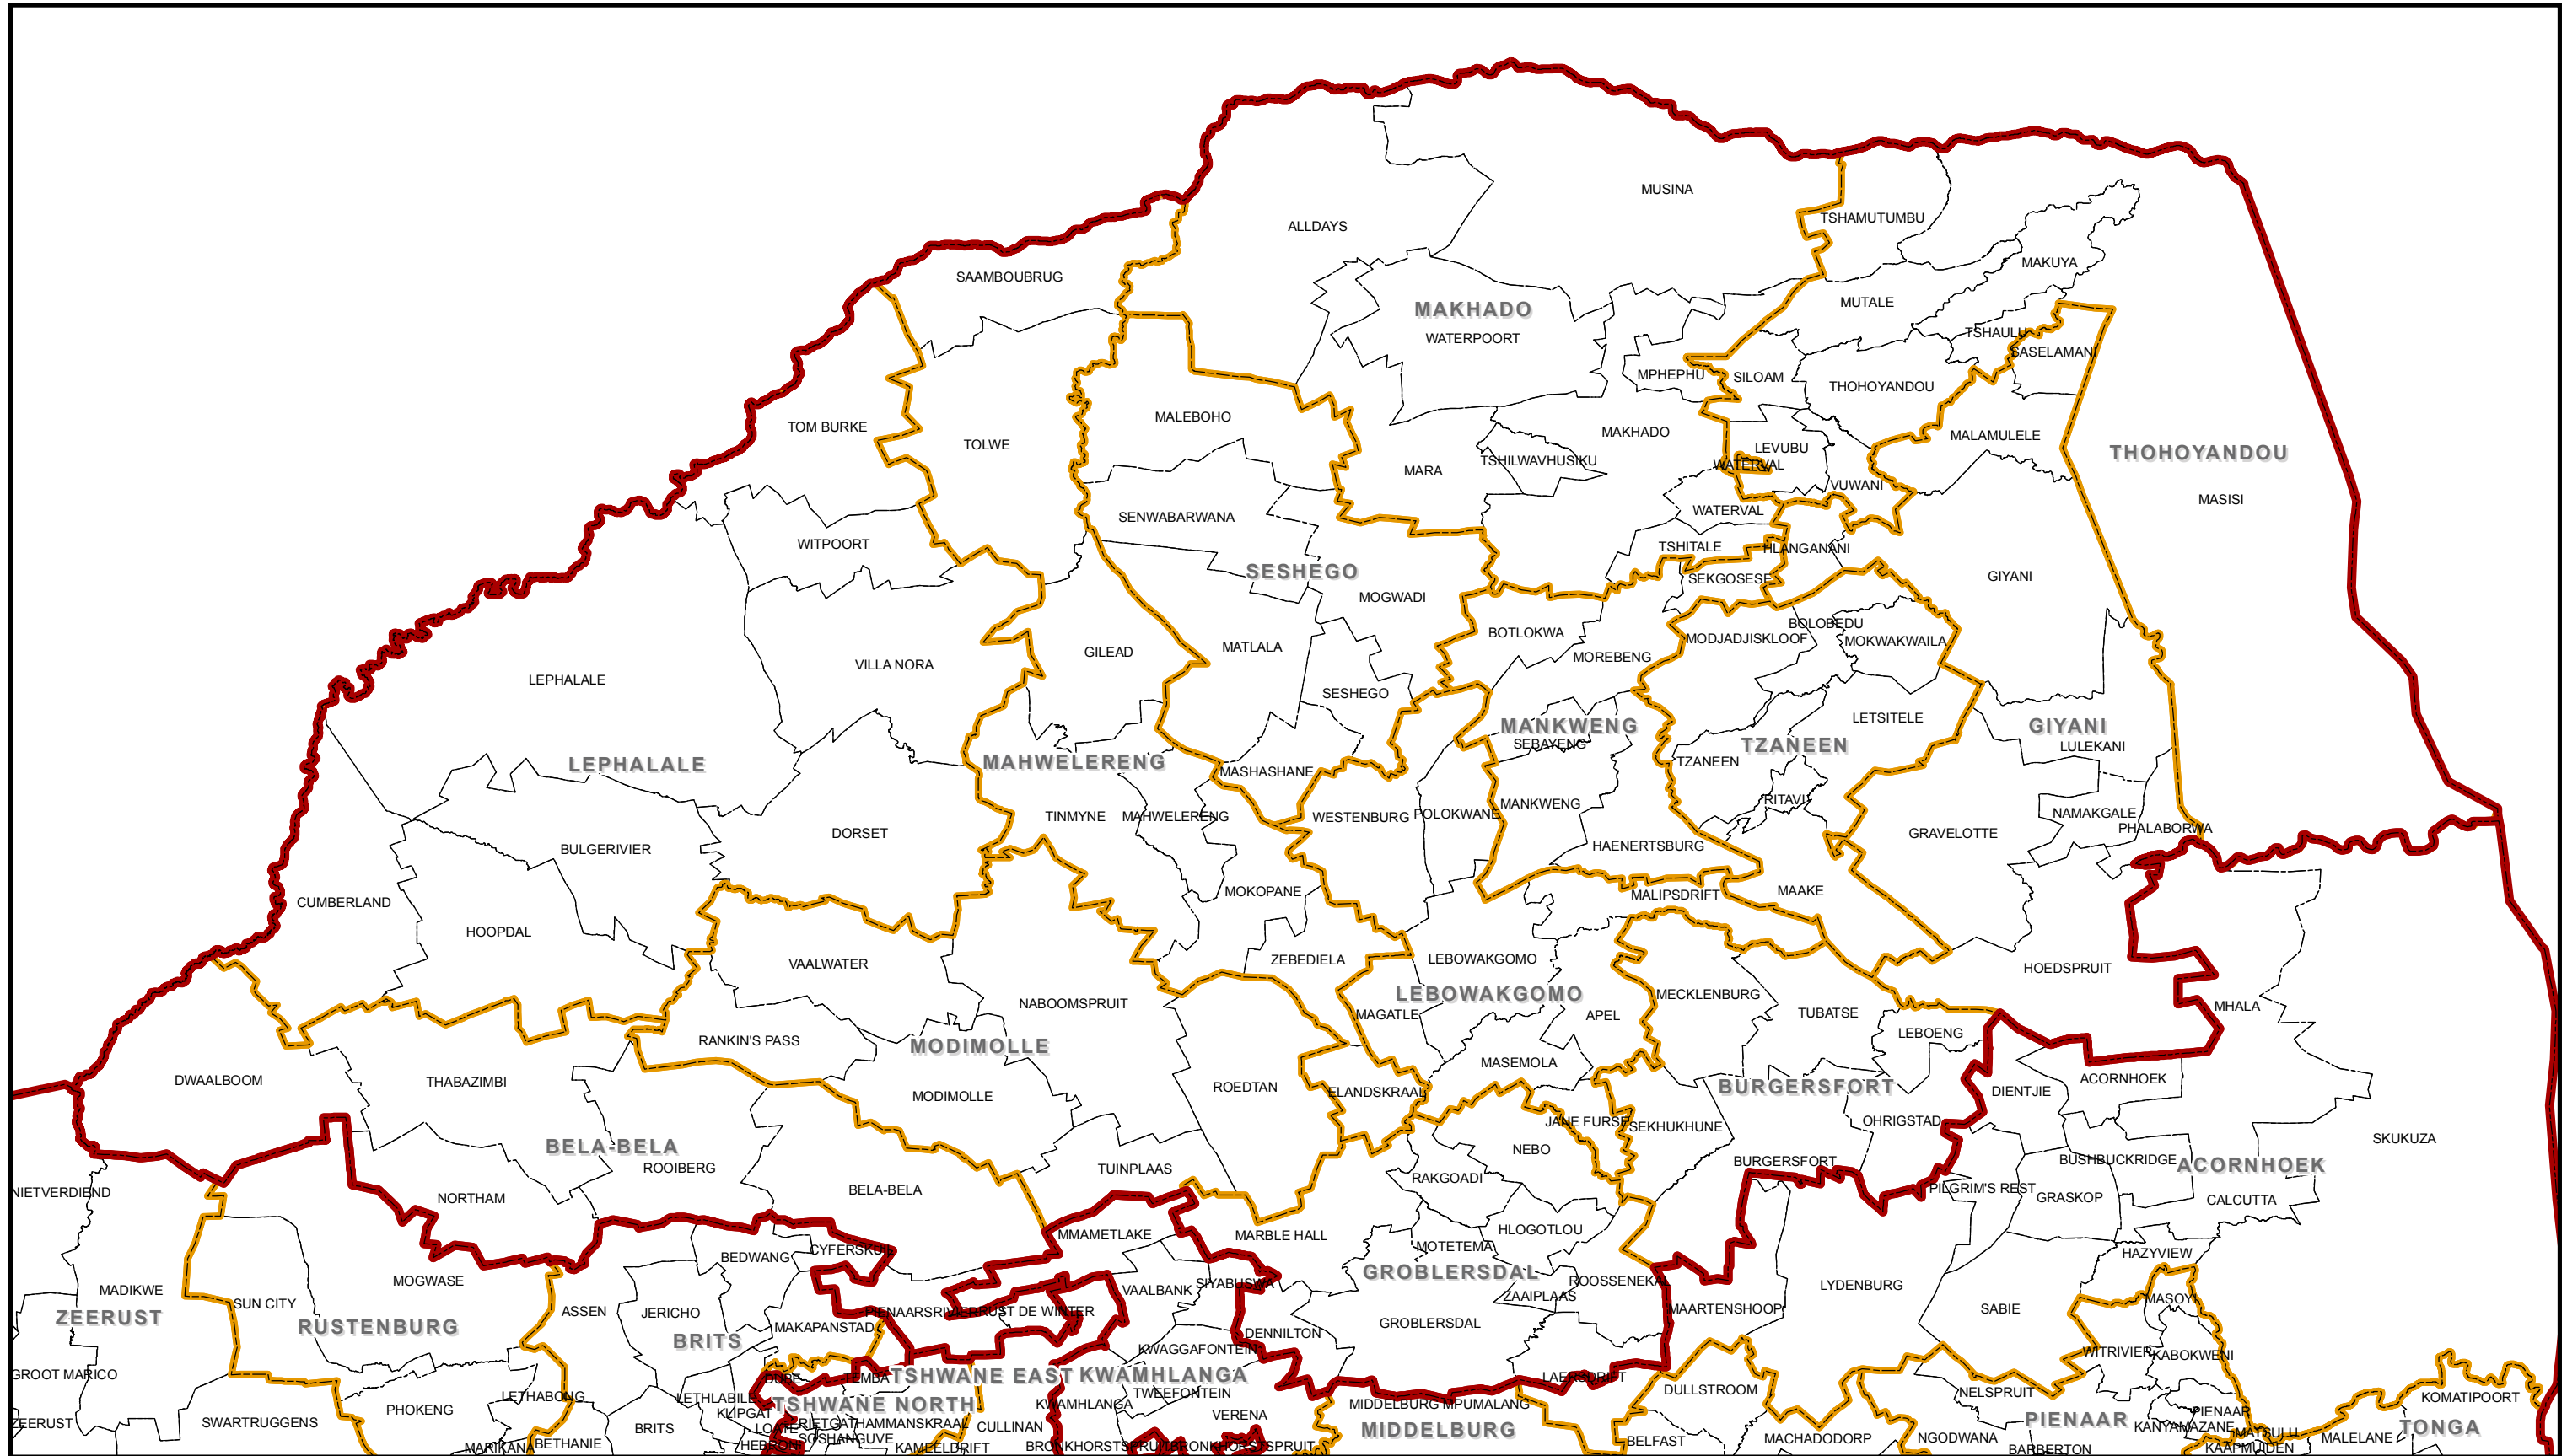

Limpopo Clusters

ORGANISATIONAL DEVELOPMENT, HEAD OFFICE

Coordinate System: Sphere Cylindrical Equal Area
 Projection: Cylindrical Equal Area
 Datum: Sphere
 False Easting: 0.0000
 False Northing: 0.0000
 Central Meridian: 0.0000
 Standard Parallel 1: 0.0000
 Units: Meter

Legend

- Province
- New_cluster_118_18_May_2016
- Police_stations_4_May_2016