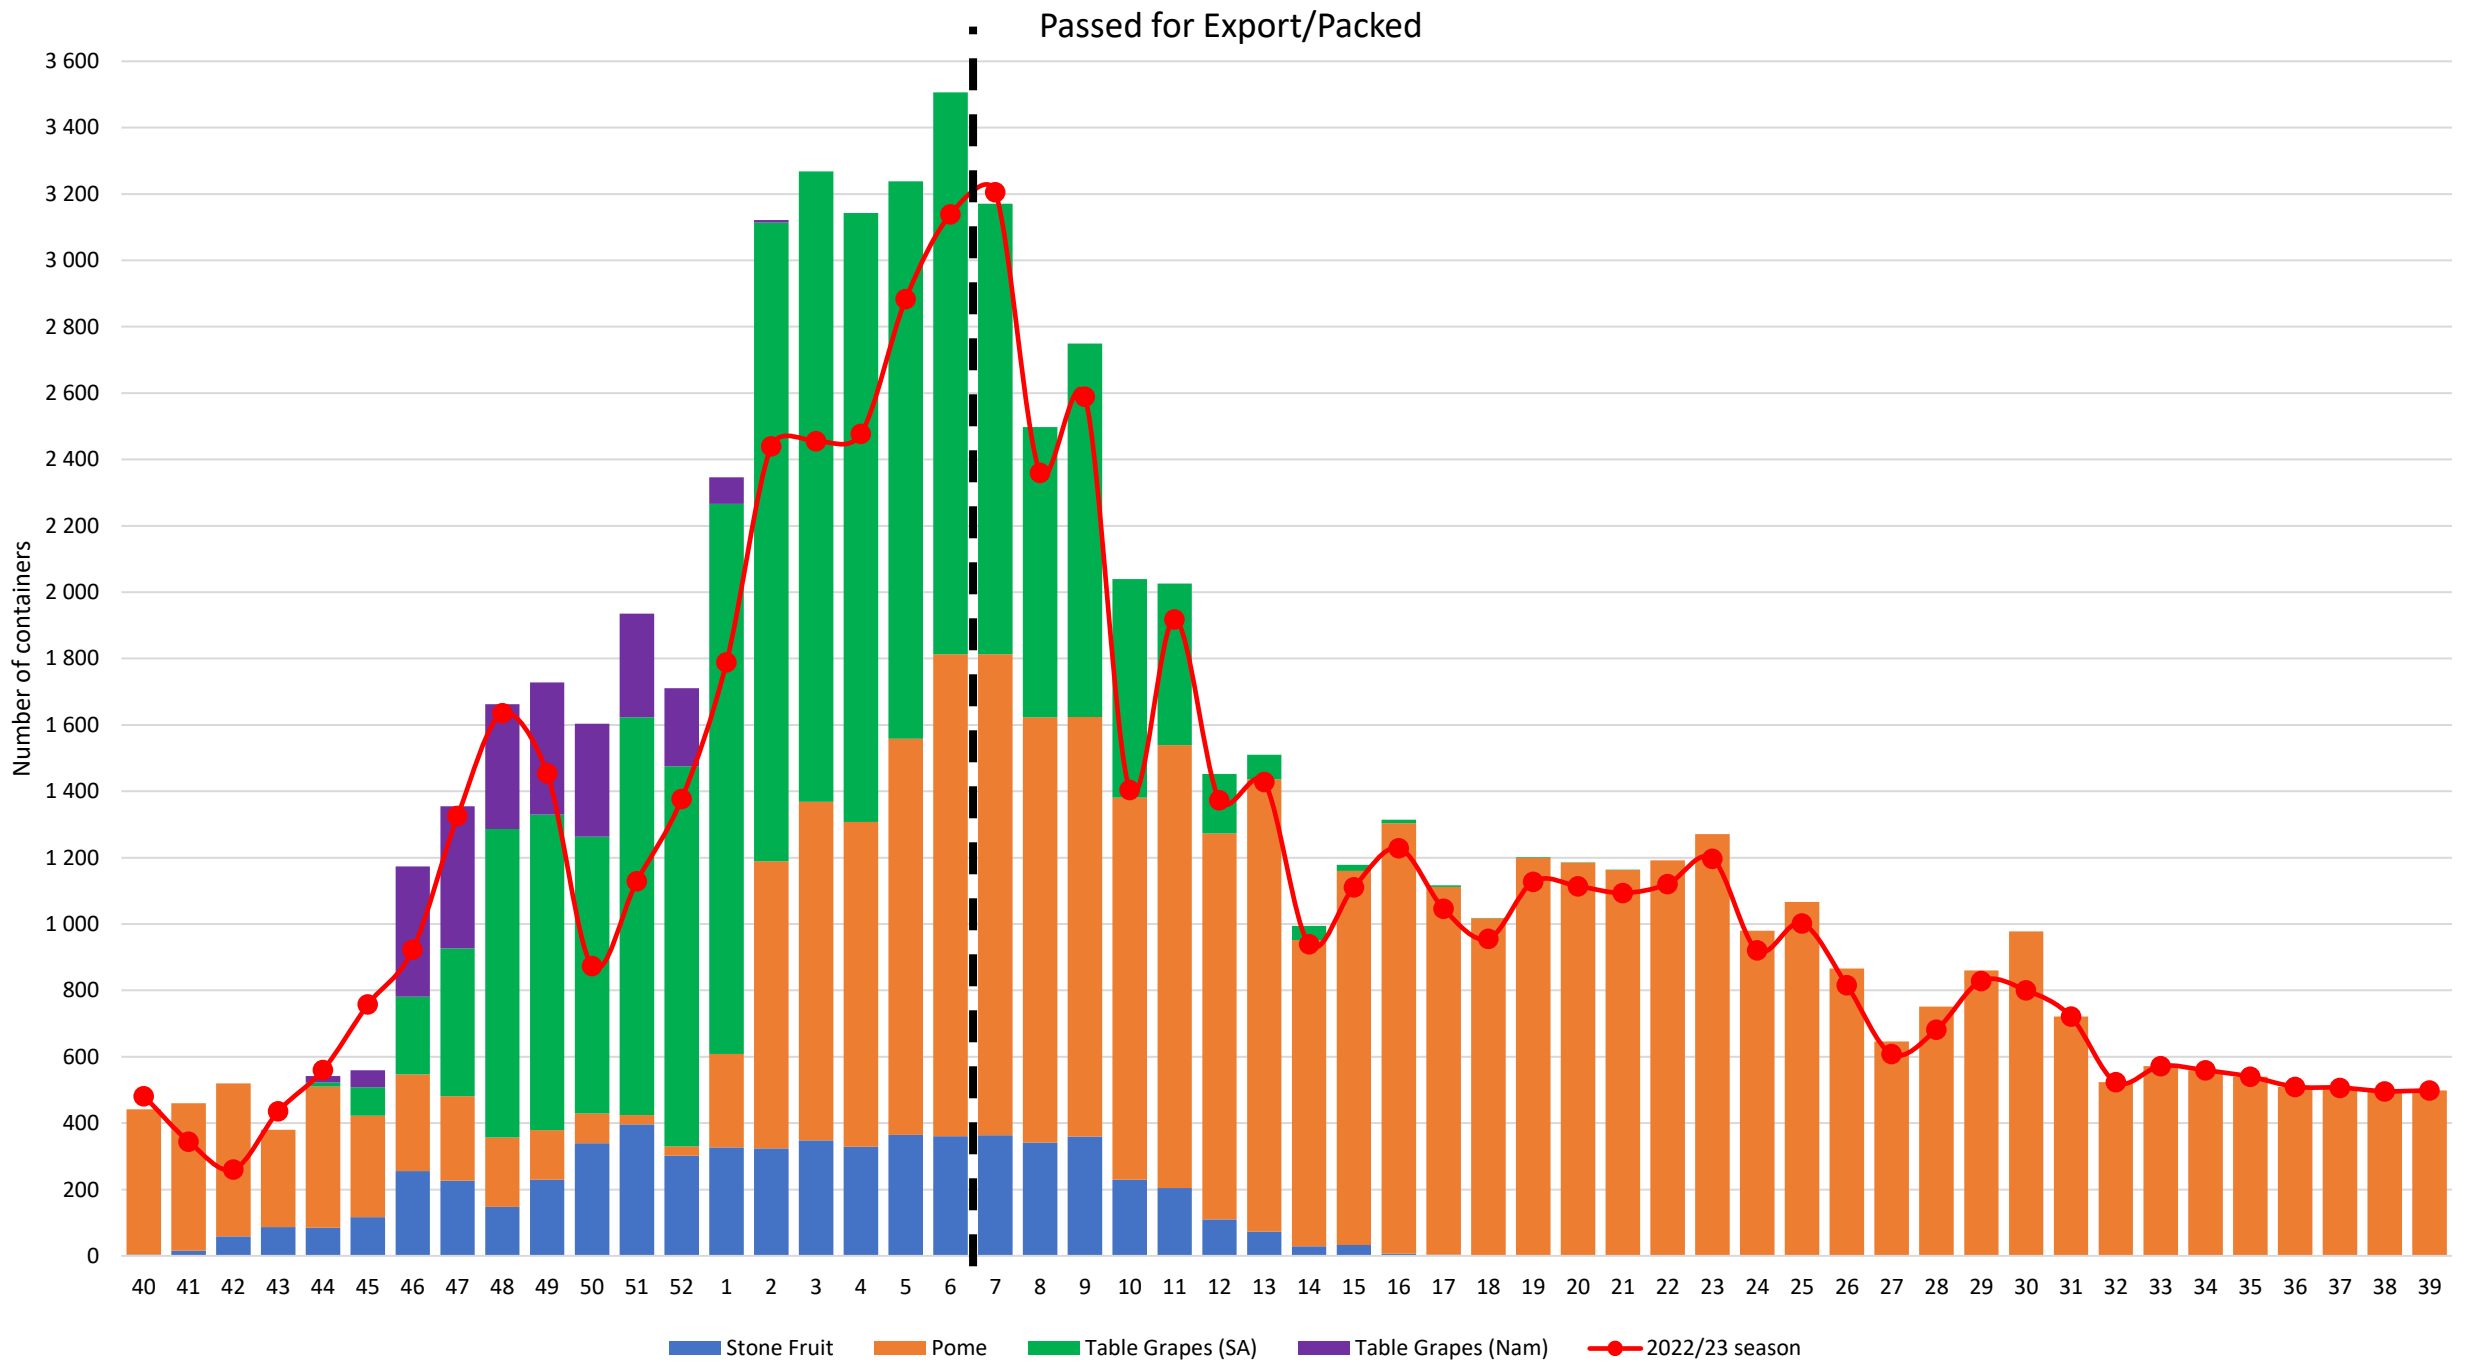

Deciduous Season 2023-24

Week 7

Shipments All Markets

CPT CONTAINERS

DUR CONTAINERS

PE & COEGA CONTAINERS

Thank you