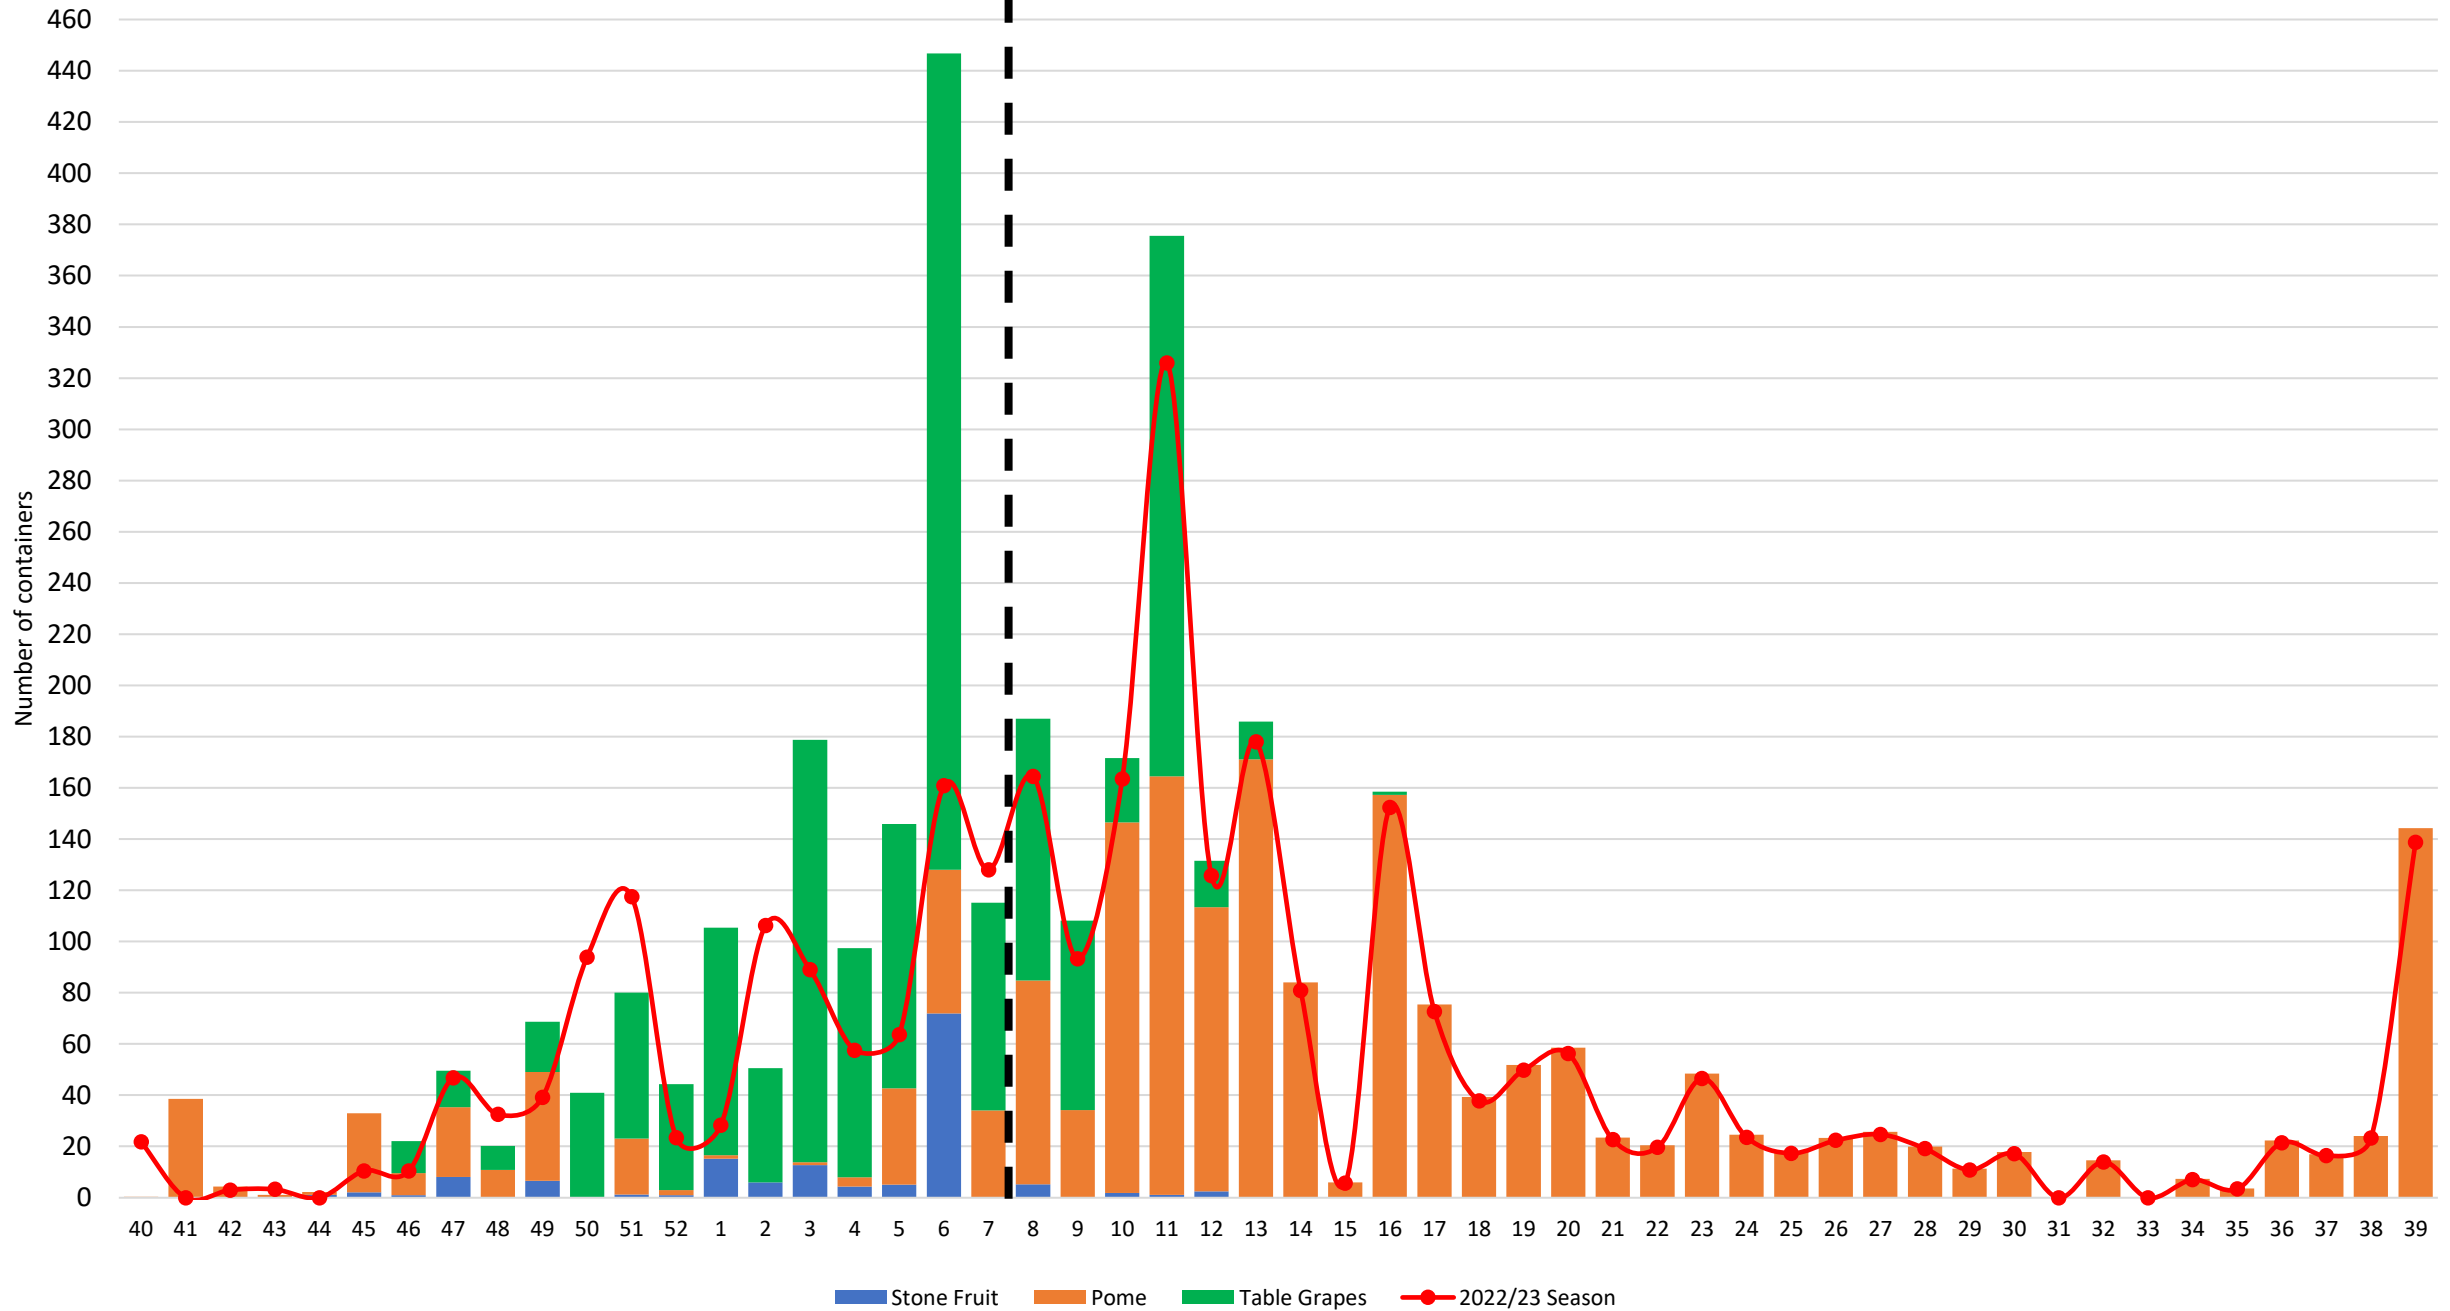

Deciduous Season 2023-24

Week 7

Shipments All Markets

CPT CONTAINERS

DUR CONTAINERS

PE & COEGA CONTAINERS

Thank you