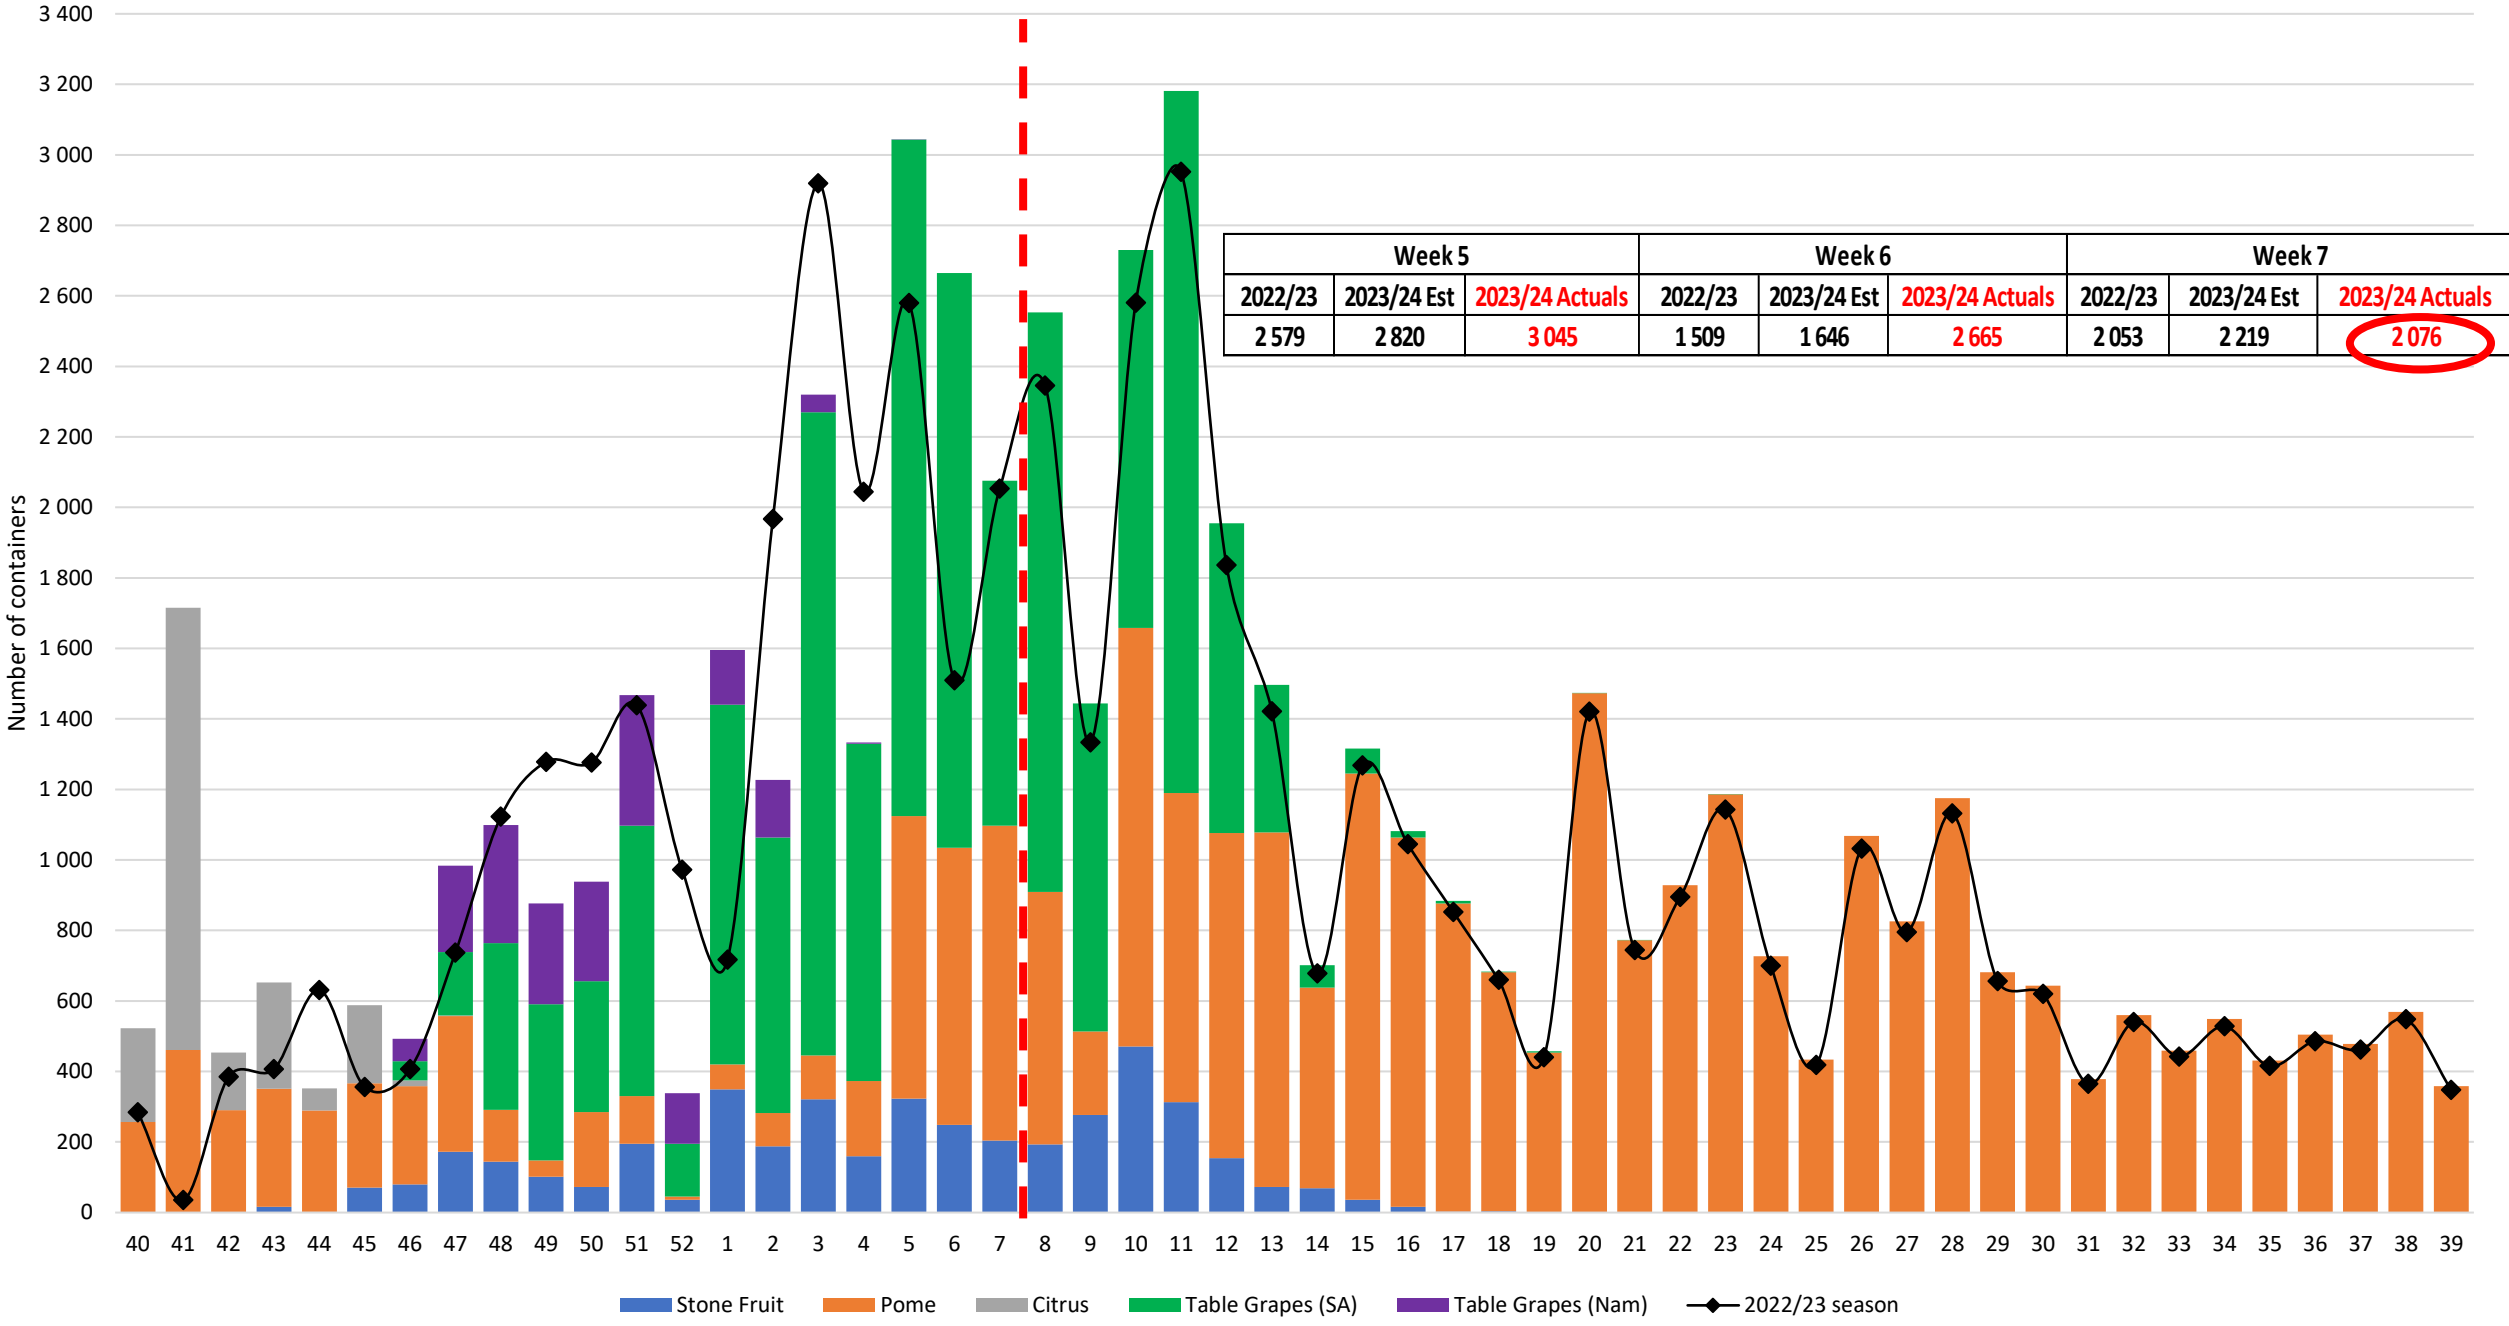

Deciduous Season 2023-24

Week 7

Shipments All Markets

CPT CONTAINERS

DUR CONTAINERS

PE & COEGA CONTAINERS

Thank you