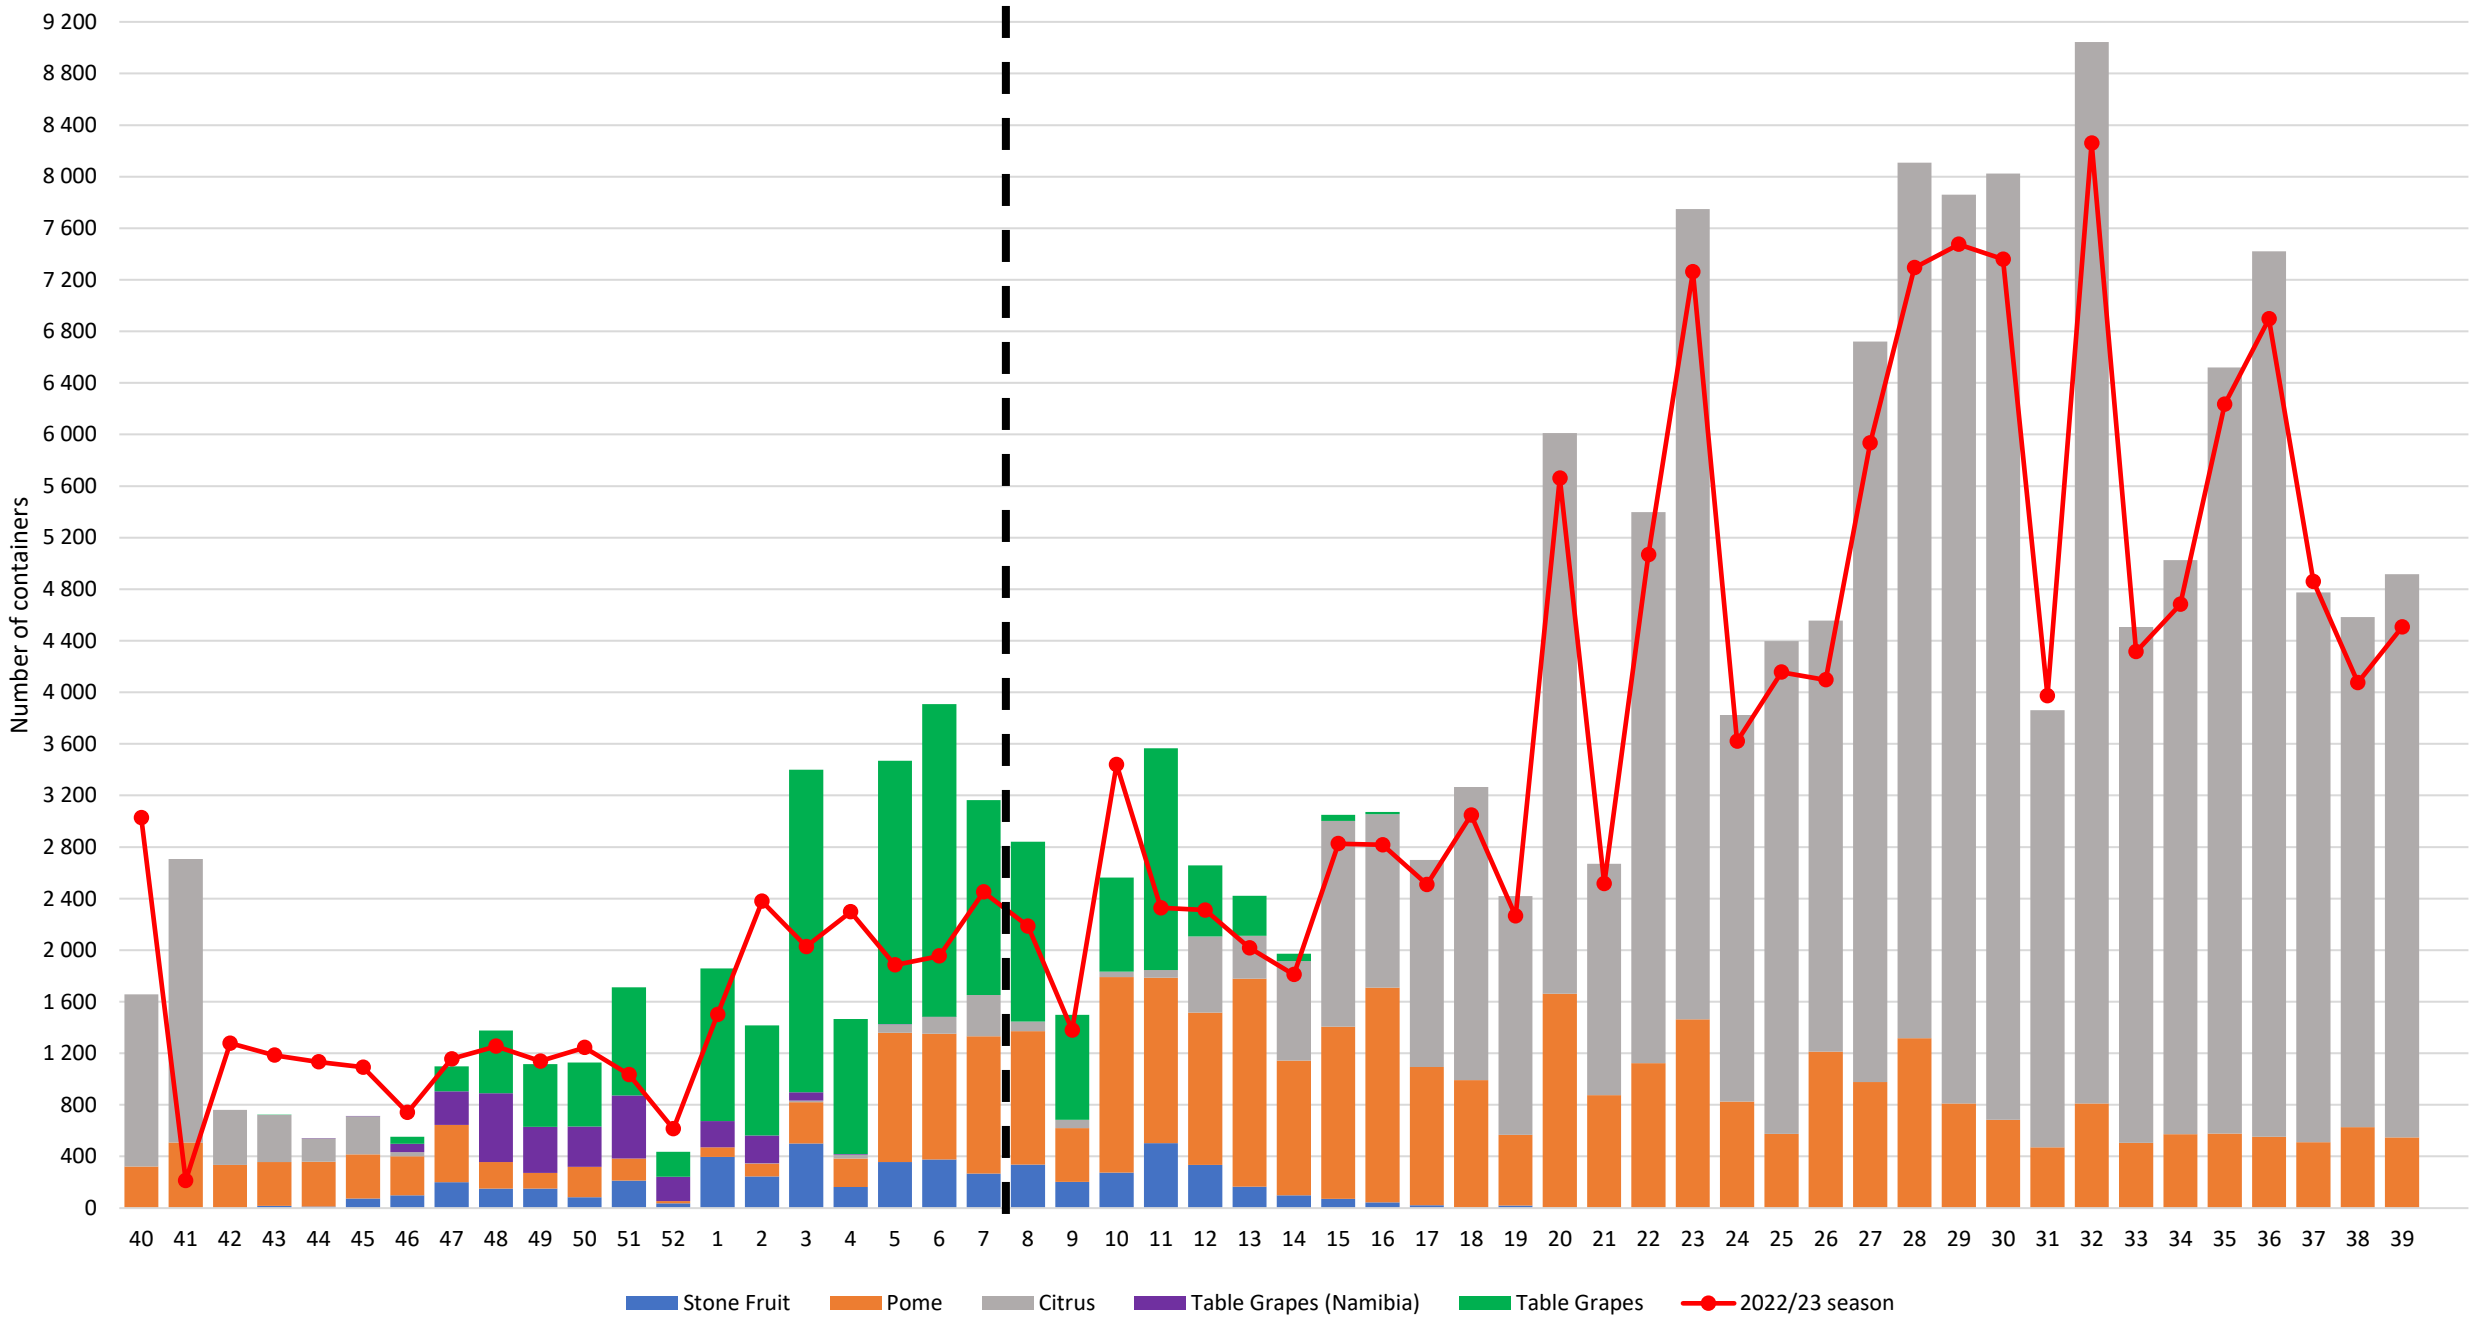

Deciduous Season 2023-24

Week 7

Shipments All Markets

CPT CONTAINERS

DUR CONTAINERS

PE & COEGA CONTAINERS

Thank you