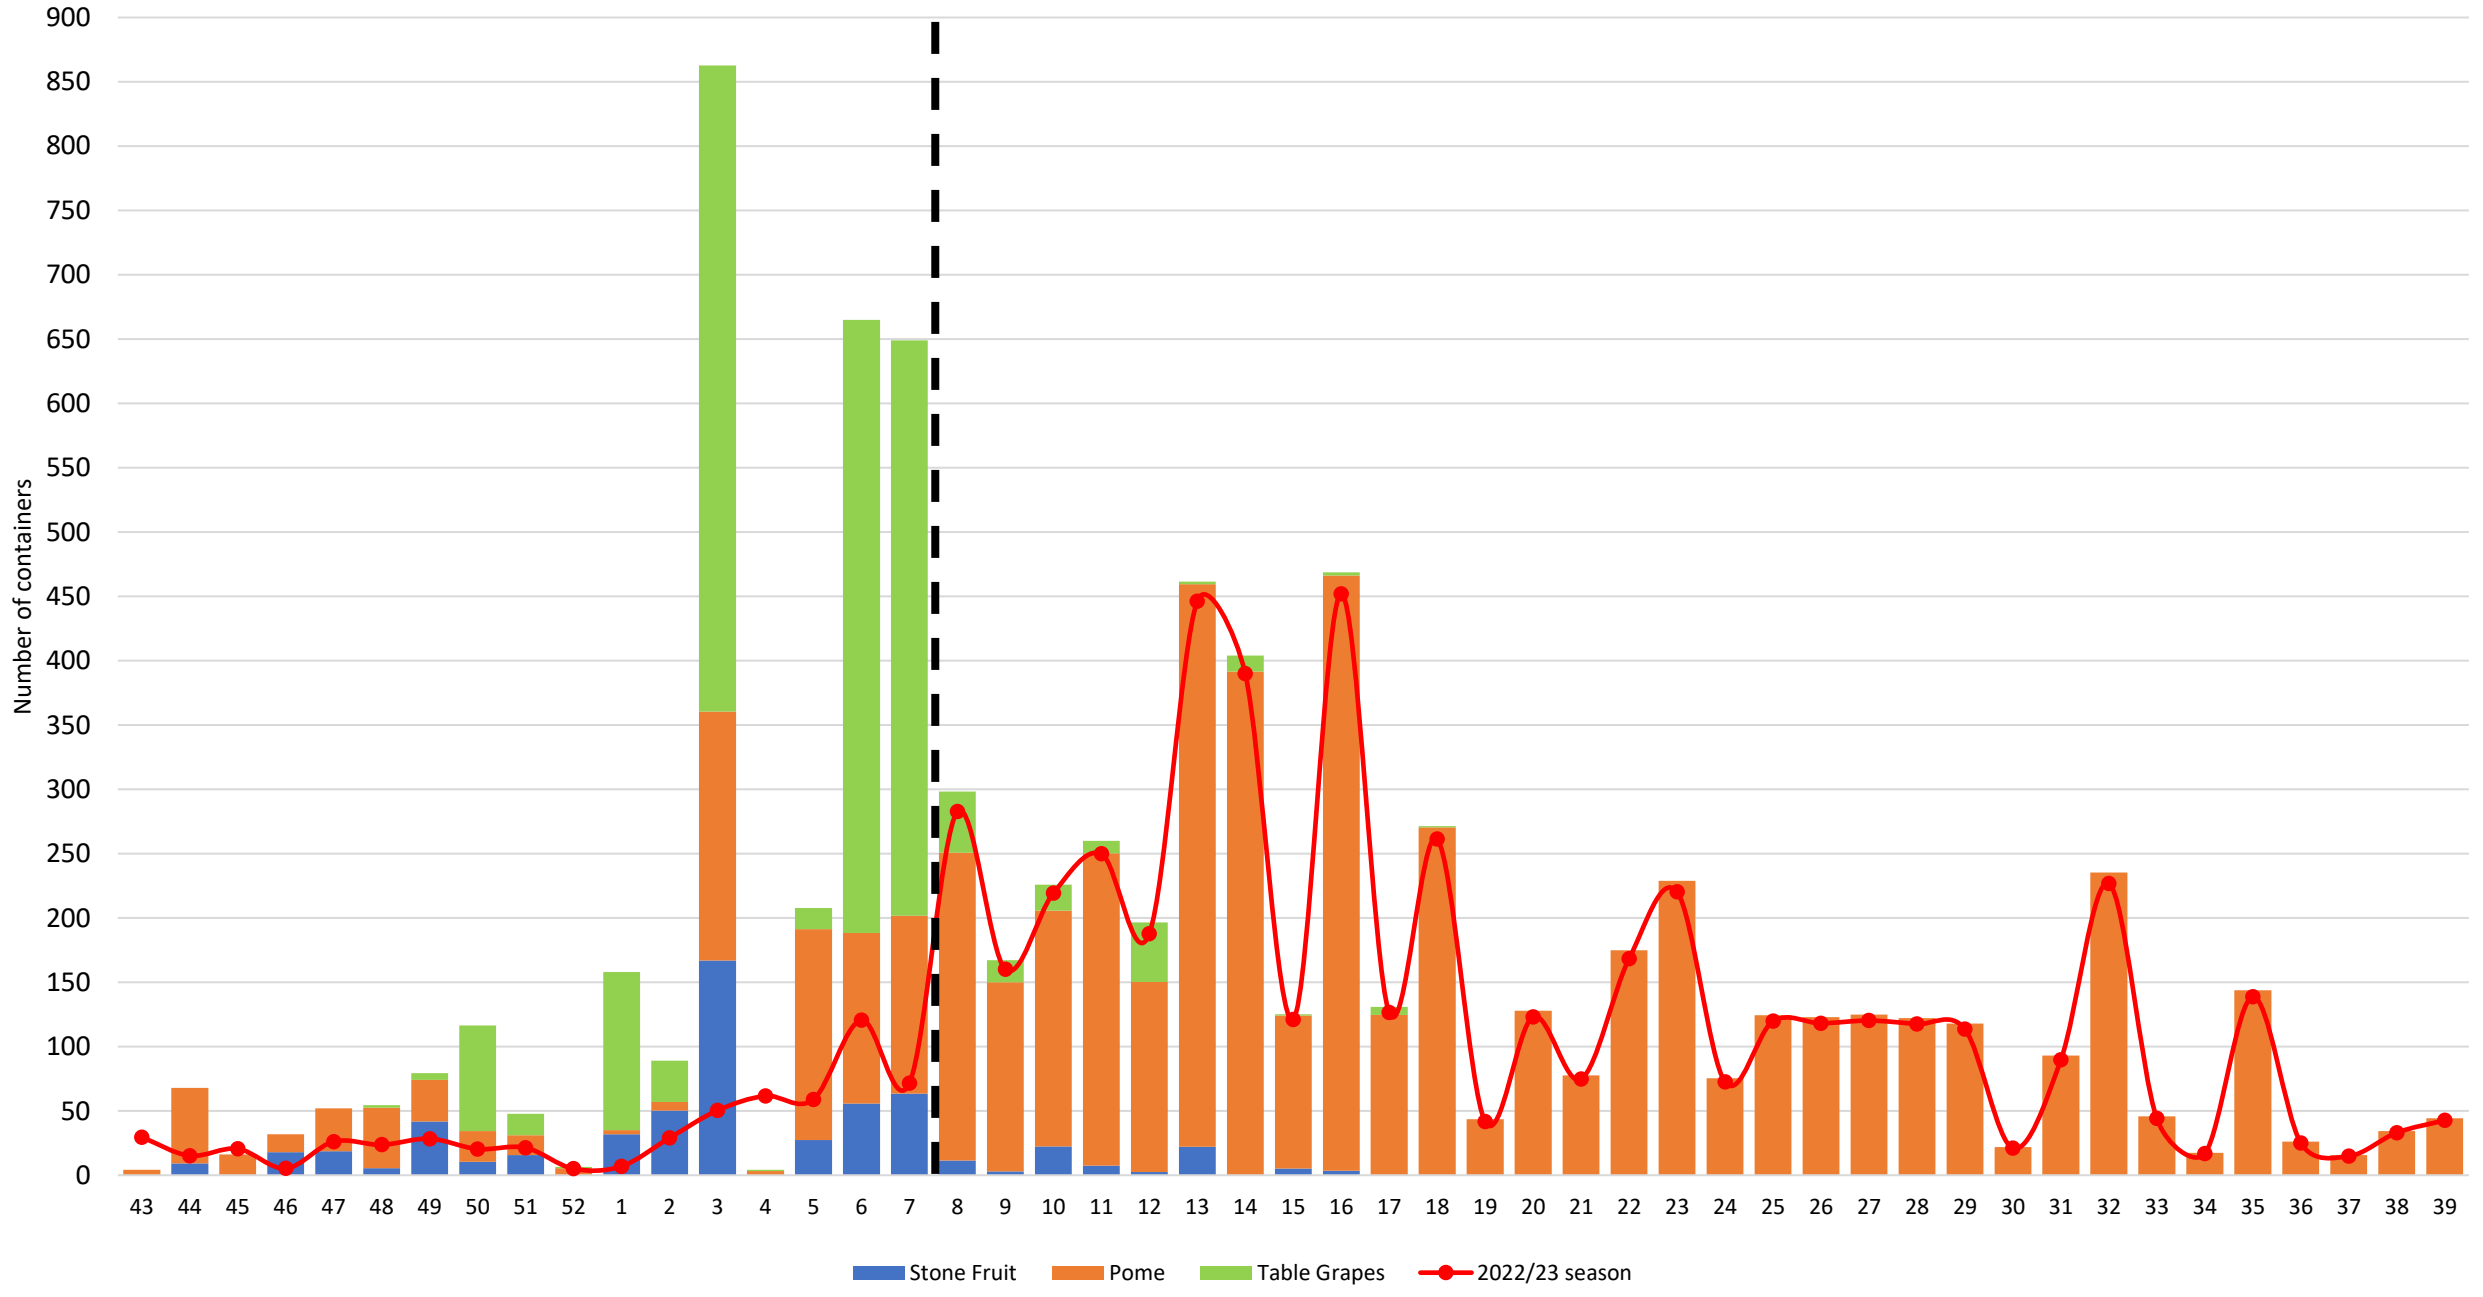

Deciduous Season 2023-24

Week 7

Shipments All Markets

CPT CONTAINERS

DUR CONTAINERS

PE & COEGA CONTAINERS

Thank you