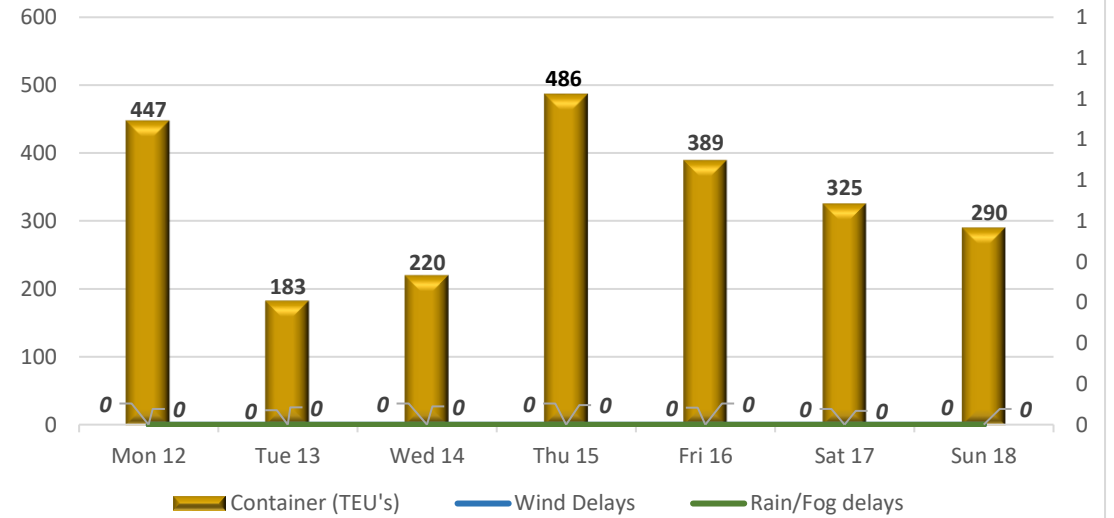

CTMPT WEEKLY PERFORMANCE

DASHBOARD

12 FEB – 18 FEB 2024

CTMPT Containers TEU's

12 February to 18 February 2024

Waterside Movements TEUS

Target	Actual
2388	2340

TEU's and Weather Delays

GCH - Container Moves Per Hour

SWH - Moves Per Ship Working Hour

CTMPT Stack Occupancy

12 February to 18 February 2024

CTMPT Truck Gate Moves

12 February to 18 February 2024

TRANSNET

Thank you