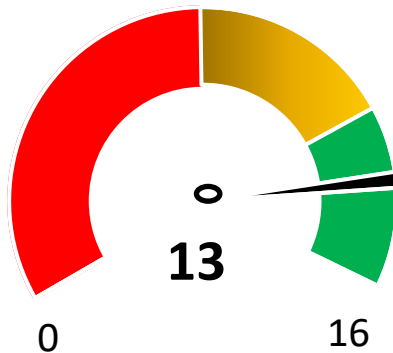

GCH - Container Moves Per Hour