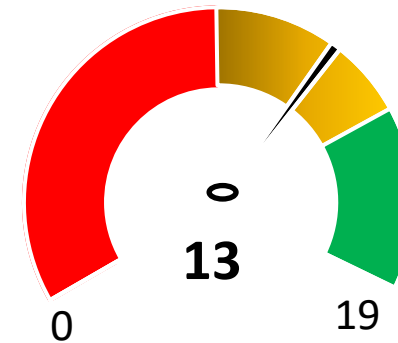

SWH - Moves Per Ship Working Hour