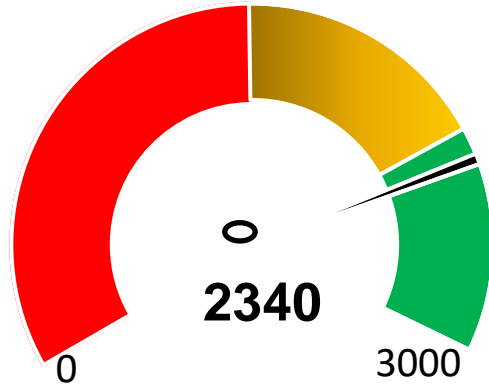

CTMPT WEEKLY PERFORMANCE

DASHBOARD

12 FEB – 18 FEB 2024

CTMPT Containers TEU's

12 February to 18 February 2024

Waterside Movements TEUS

Target	Actual
2388	2340

TEU's and Weather Delays