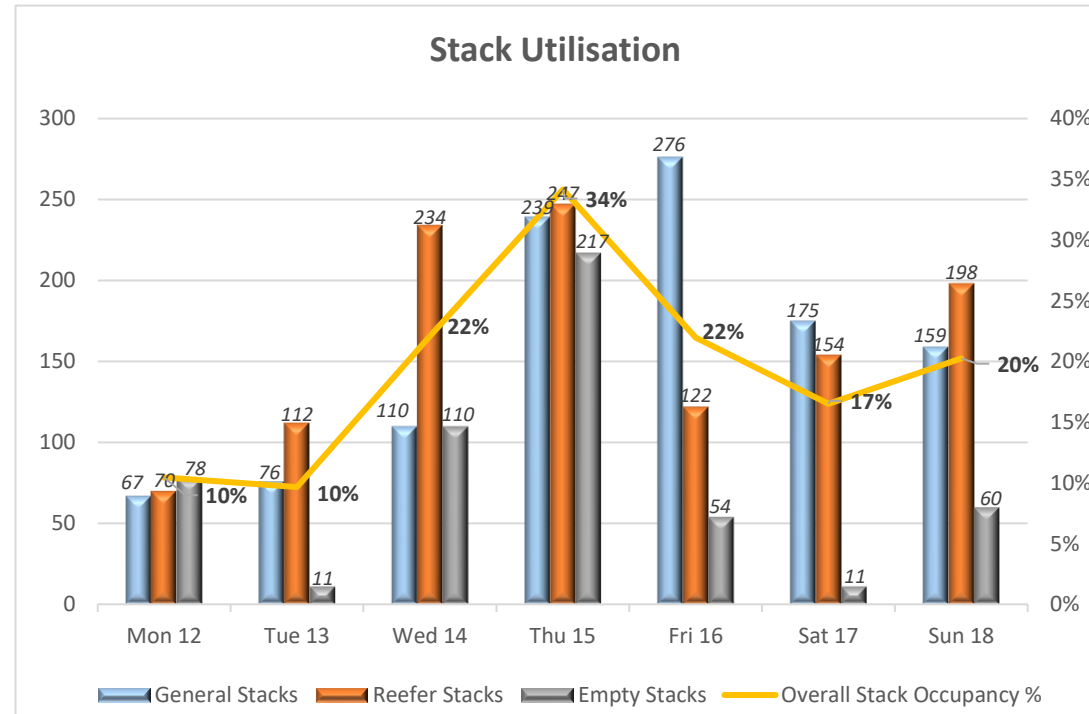

GCH - Container Moves Per Hour

SWH - Moves Per Ship Working Hour

CTMPT Stack Occupancy

12 February to 18 February 2024

CTMPT Truck Gate Moves

12 February to 18 February 2024

TRANSNET

Thank you