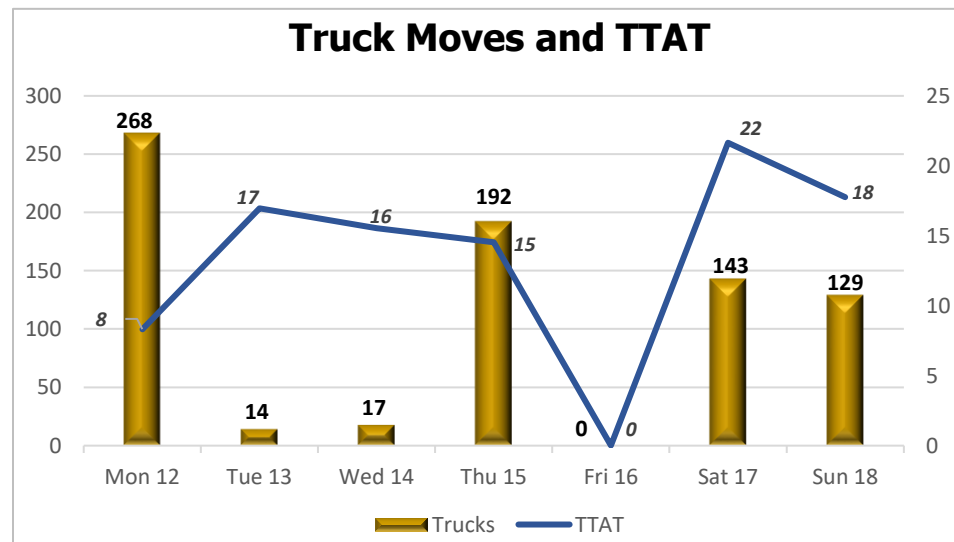

CTMPT WEEKLY PERFORMANCE

DASHBOARD

12 FEB – 18 FEB 2024

CTMPT Containers TEU's

12 February to 18 February 2024

Waterside Movements TEUS

Target	Actual
2388	2340

TEU's and Weather Delays

GCH - Container Moves Per Hour

SWH - Moves Per Ship Working Hour

CTMPT Stack Occupancy

12 February to 18 February 2024

CTMPT Truck Gate Moves

12 February to 18 February 2024

TRANSNET

Thank you