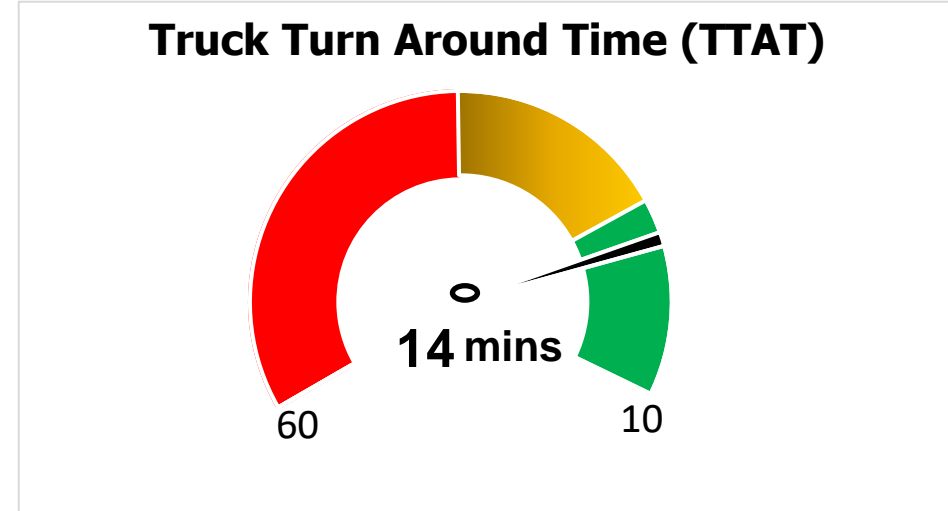

GCH - Container Moves Per Hour

SWH - Moves Per Ship Working Hour

CTMPT Stack Occupancy

12 February to 18 February 2024

CTMPT Truck Gate Moves

12 February to 18 February 2024

TRANSNET

Thank you