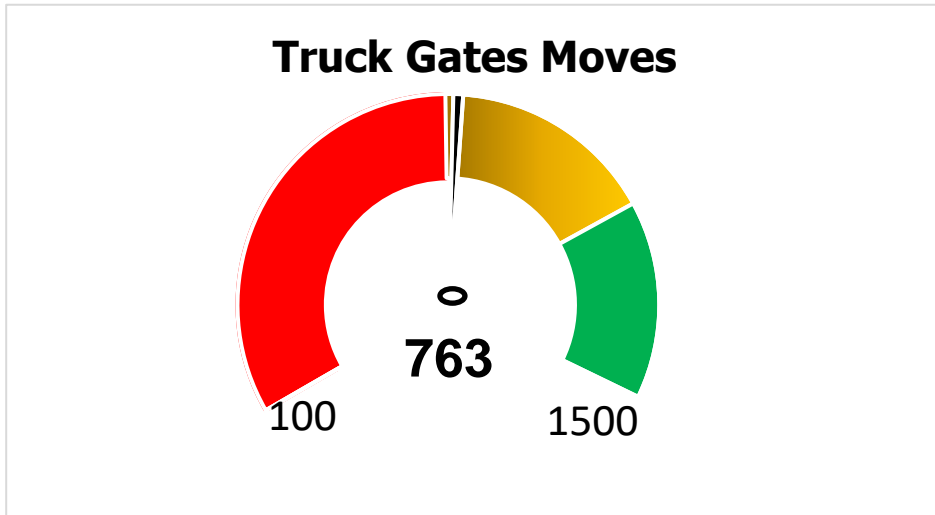

GCH - Container Moves Per Hour

SWH - Moves Per Ship Working Hour

CTMPT Stack Occupancy

12 February to 18 February 2024

CTMPT Truck Gate Moves

12 February to 18 February 2024

TRANSNET

Thank you