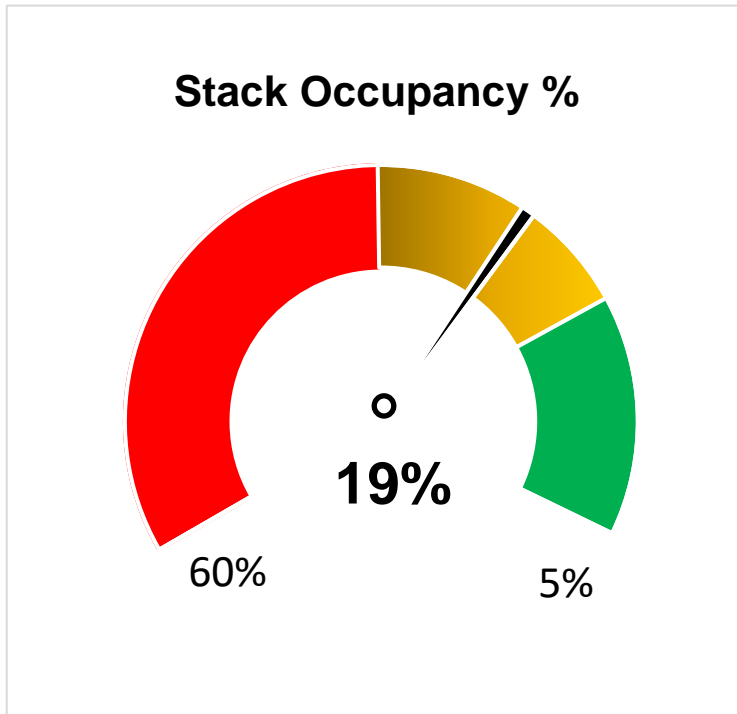

GCH - Container Moves Per Hour

SWH - Moves Per Ship Working Hour

CTMPT Stack Occupancy

12 February to 18 February 2024

CTMPT Truck Gate Moves

12 February to 18 February 2024

TRANSNET

Thank you