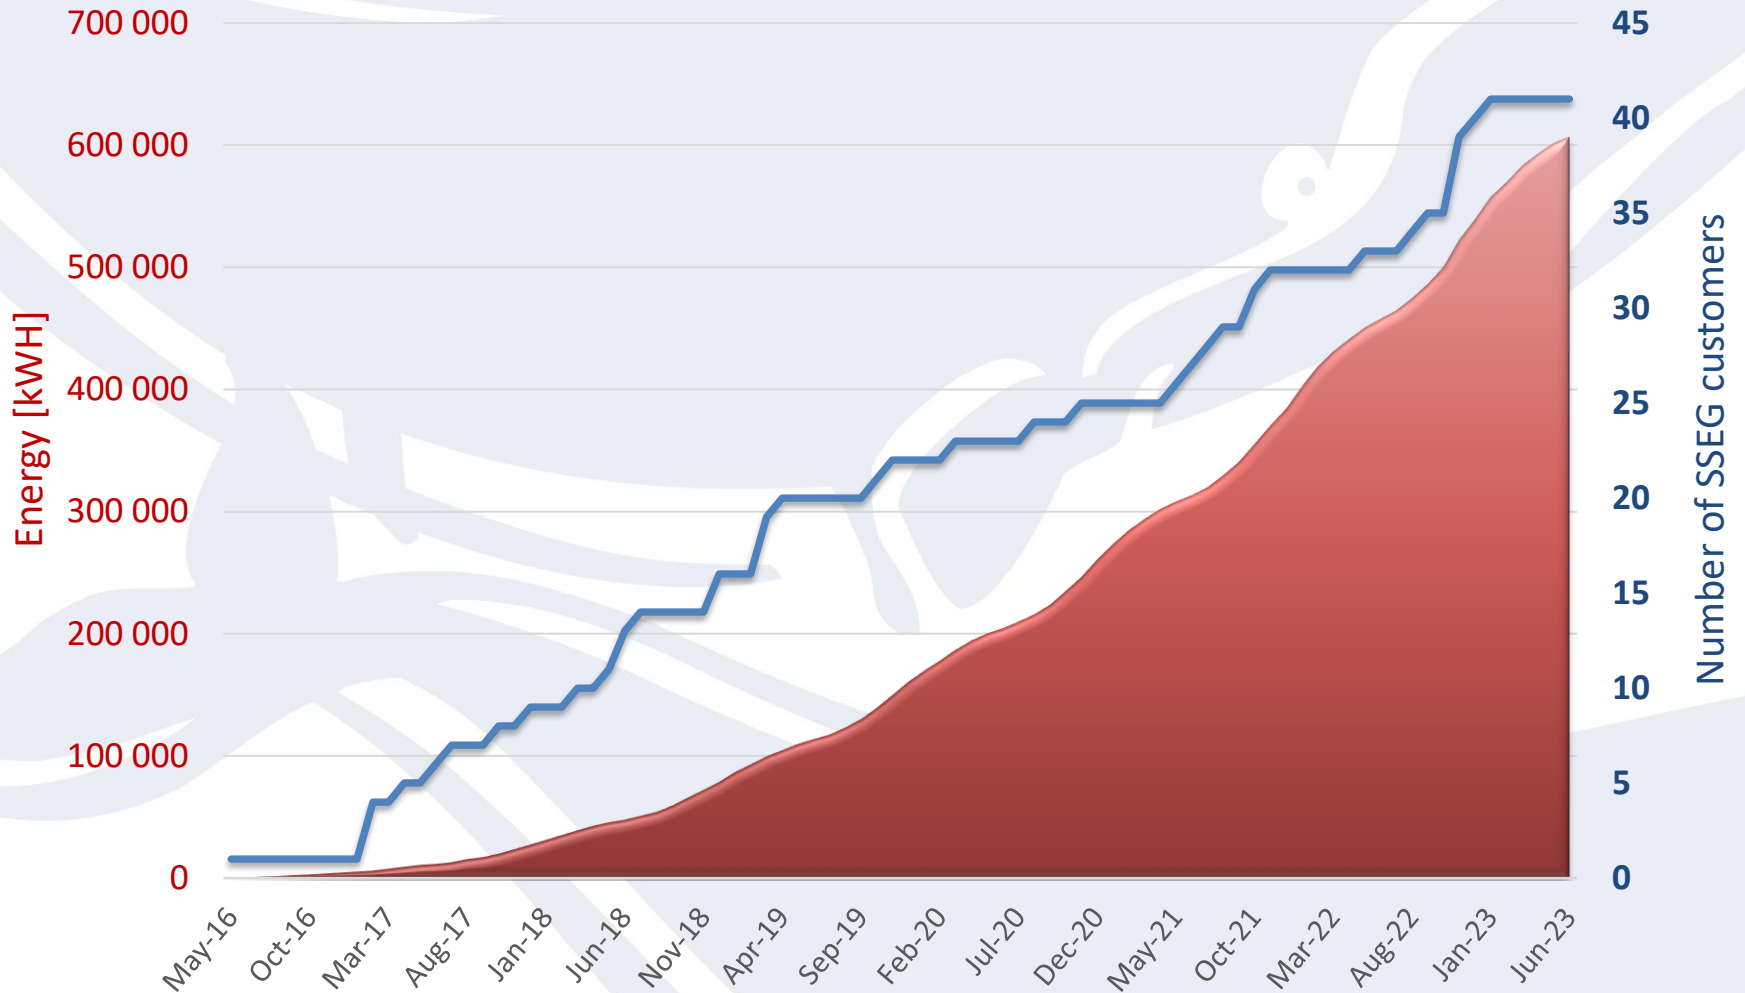

R4 200 000

Estimated 1 500 streetlights

We belong

We care

We serve

Small Scale Embedded Generation Program

Cumulative energy bought from SSEG customers

We belong