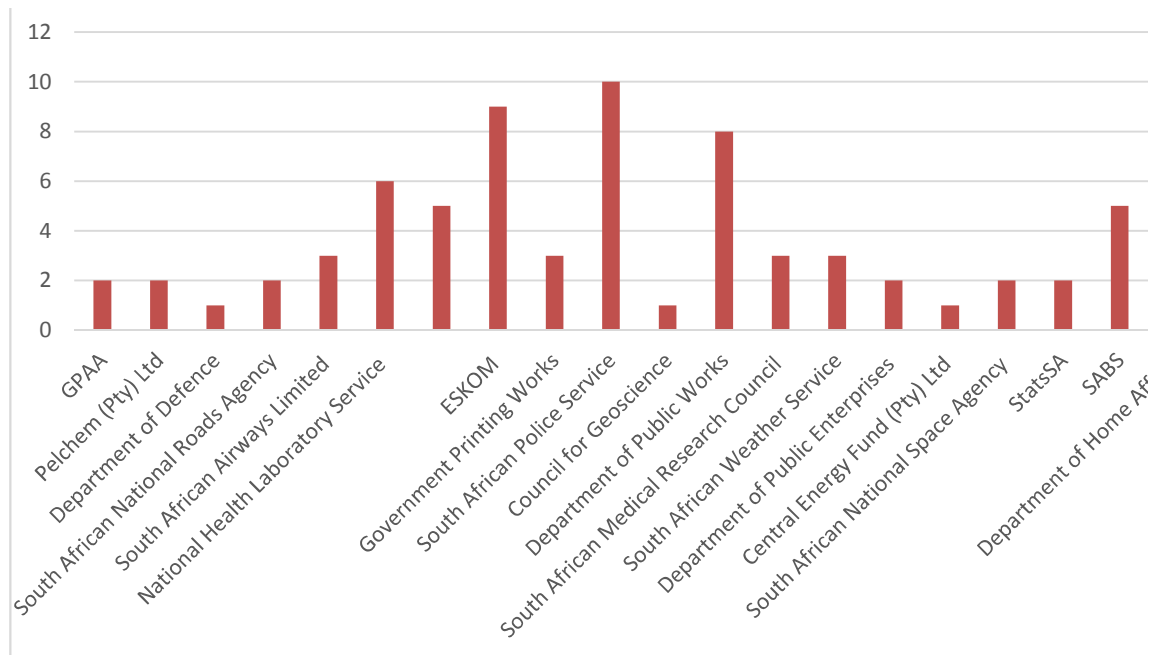

Total amount conditional supported	Total amount Closed	Total amount Noting	No. of applications without value
0.00	0.00	0.00	0
0.00	0.00	167 600 622.00	0
164 996 929.88	0.00	0.00	0
0.00	0.00	163 284 780.00	0
159 303 655.67	0.00	0.00	2
0.00	0.00	108 268 500.00	1