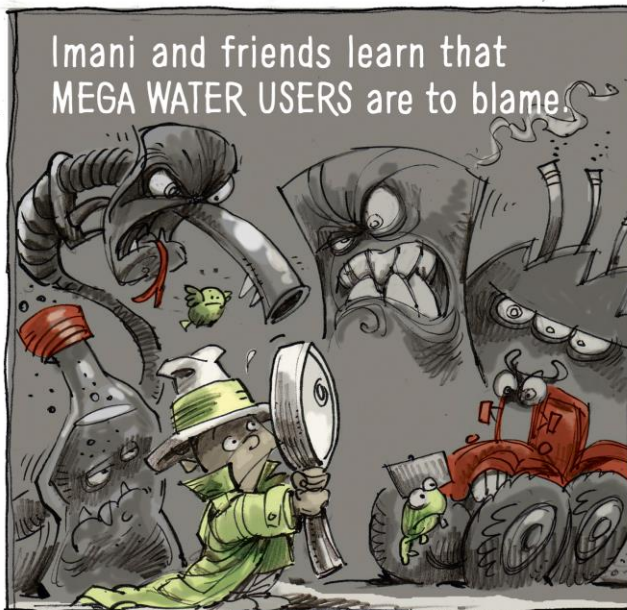

MEET WETLEE & FRIENDS

WATER IS A HUMAN RIGHT!

Help Imani #DefendWater: reply, comment, like and share this post.

IMANI AND FRIENDS IN THE CASE OF THE WORST WATER WASTERS

IMANI AND FRIENDS IDENTIFY THE WORST WATER WASTER

Which of the **MEGA WATER USERS** is the worst culprit in water wastage?

Imani and friends are on the trail...

...which leads them to the conclusion that **DIRTY, THIRSTY COAL** is one of the worst water wasters of them all.

And coal's **BIGGEST CLIENT**

uses 10 000 litres of water per second!

Join Imani and friends by calling on the government to...

Defend Water: a Human Right
Mega Water Users vs The People of SA

Eskom! Stop stealing our water!

GREENPEACE

IMANI AND FRIENDS URGE THE PRESIDENT TO #DEFENDWATER

Join the movement to **#DefendWater** and be part of what comes next.