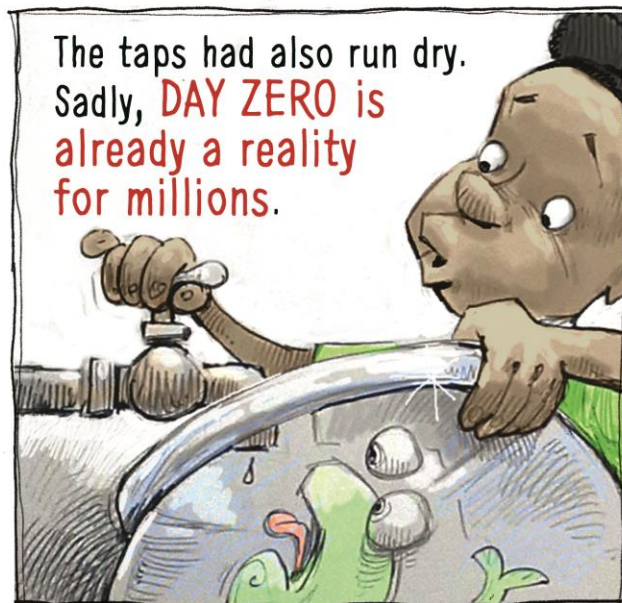

MEET WETLEE & FRIENDS

WATER IS A HUMAN RIGHT!

Help Imani #DefendWater: reply, comment, like and share this post.

IMANI AND FRIENDS IN THE CASE OF THE WORST WATER WASTERS

IMANI AND FRIENDS IDENTIFY THE WORST WATER WASTER

Which of the **MEGA WATER USERS** is the worst culprit in water wastage?

Imani and friends are on the trail...

...which leads them to the conclusion that **DIRTY, THIRSTY COAL** is one of the worst water wasters of them all.

And coal's **BIGGEST CLIENT**

uses 10 000 litres of water per second!

Join Imani and friends by calling on the government to...

Defend Water: a Human Right
Mega Water Users vs The People of SA

Eskom! Stop stealing our water!