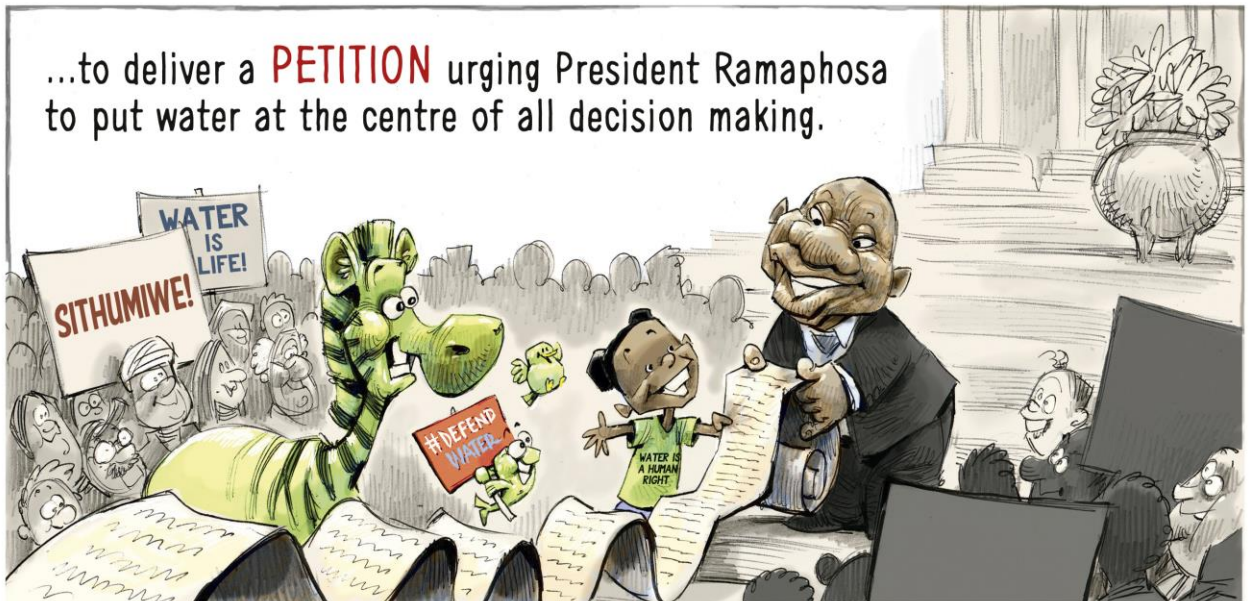

And coal's **BIGGEST CLIENT**

uses 10 000 litres of water per second!

Join Imani and friends by calling on the government to...

Defend Water: a Human Right
Mega Water Users vs The People of SA

Eskom! Stop stealing our water!

GREENPEACE

IMANI AND FRIENDS URGE THE PRESIDENT TO #DEFENDWATER

Join the movement to **#DefendWater** and be part of what comes next.