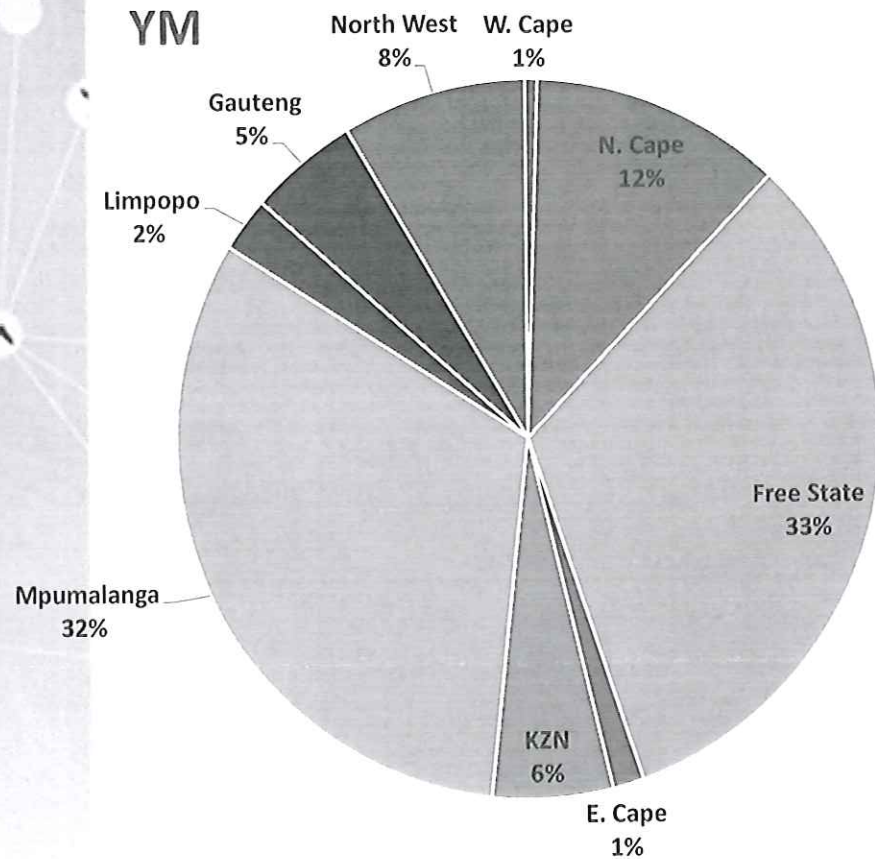

Maize: % Contribution of production (5 year average)