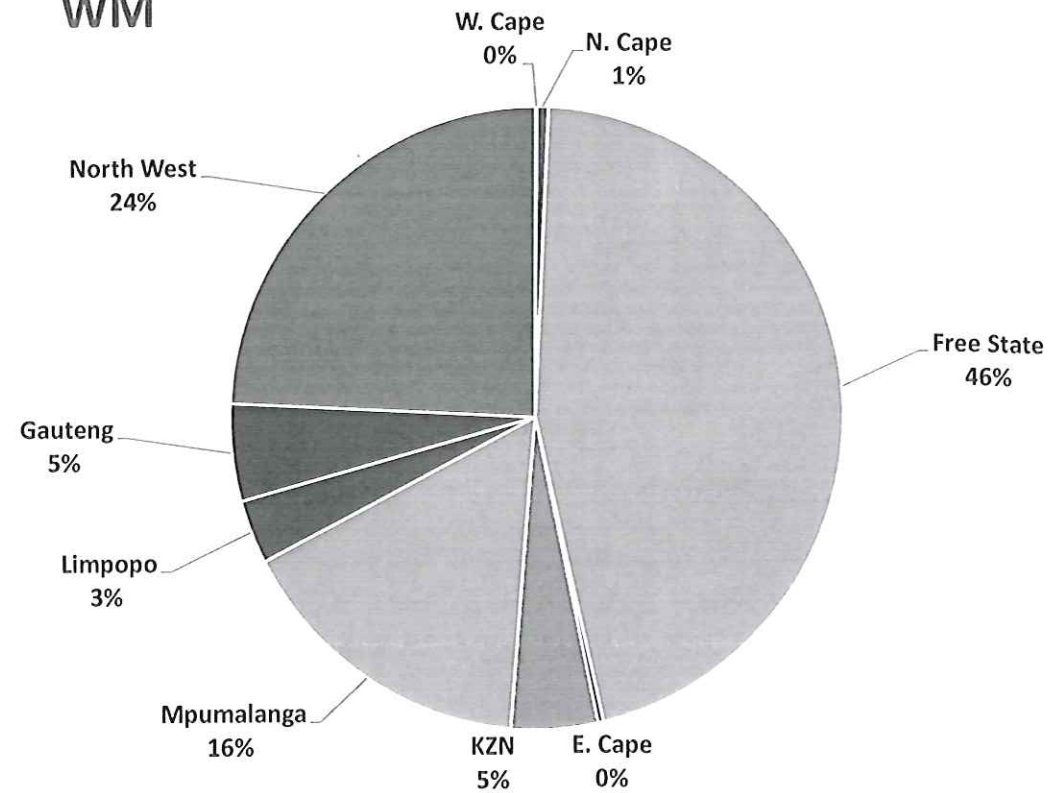

Total Maize: Production vs Consumption

Maize: % Contribution of production (5 year average)

YM

WM

Input cost increases

Weather forecasting

Early-Sep CPC/IRI Official Probabilistic ENSO Forecast

El Niño (red)
La Niña (blue)
Neutral (green)

WHEATEN PRODUCTS INDEX

Prices of USA Yellow Maize

Source: Grain SA

- Red Locust invasion area
- Red locust outbreak area
- Confirmed FAW Presence
- Confirmed MLN Presence

Crop Biosecurity concerns

- Maize Lethal Necrosis (MLN)
- Fall armyworm (FAW)
- Red locusts etc.
- * due to global Climate Change ?