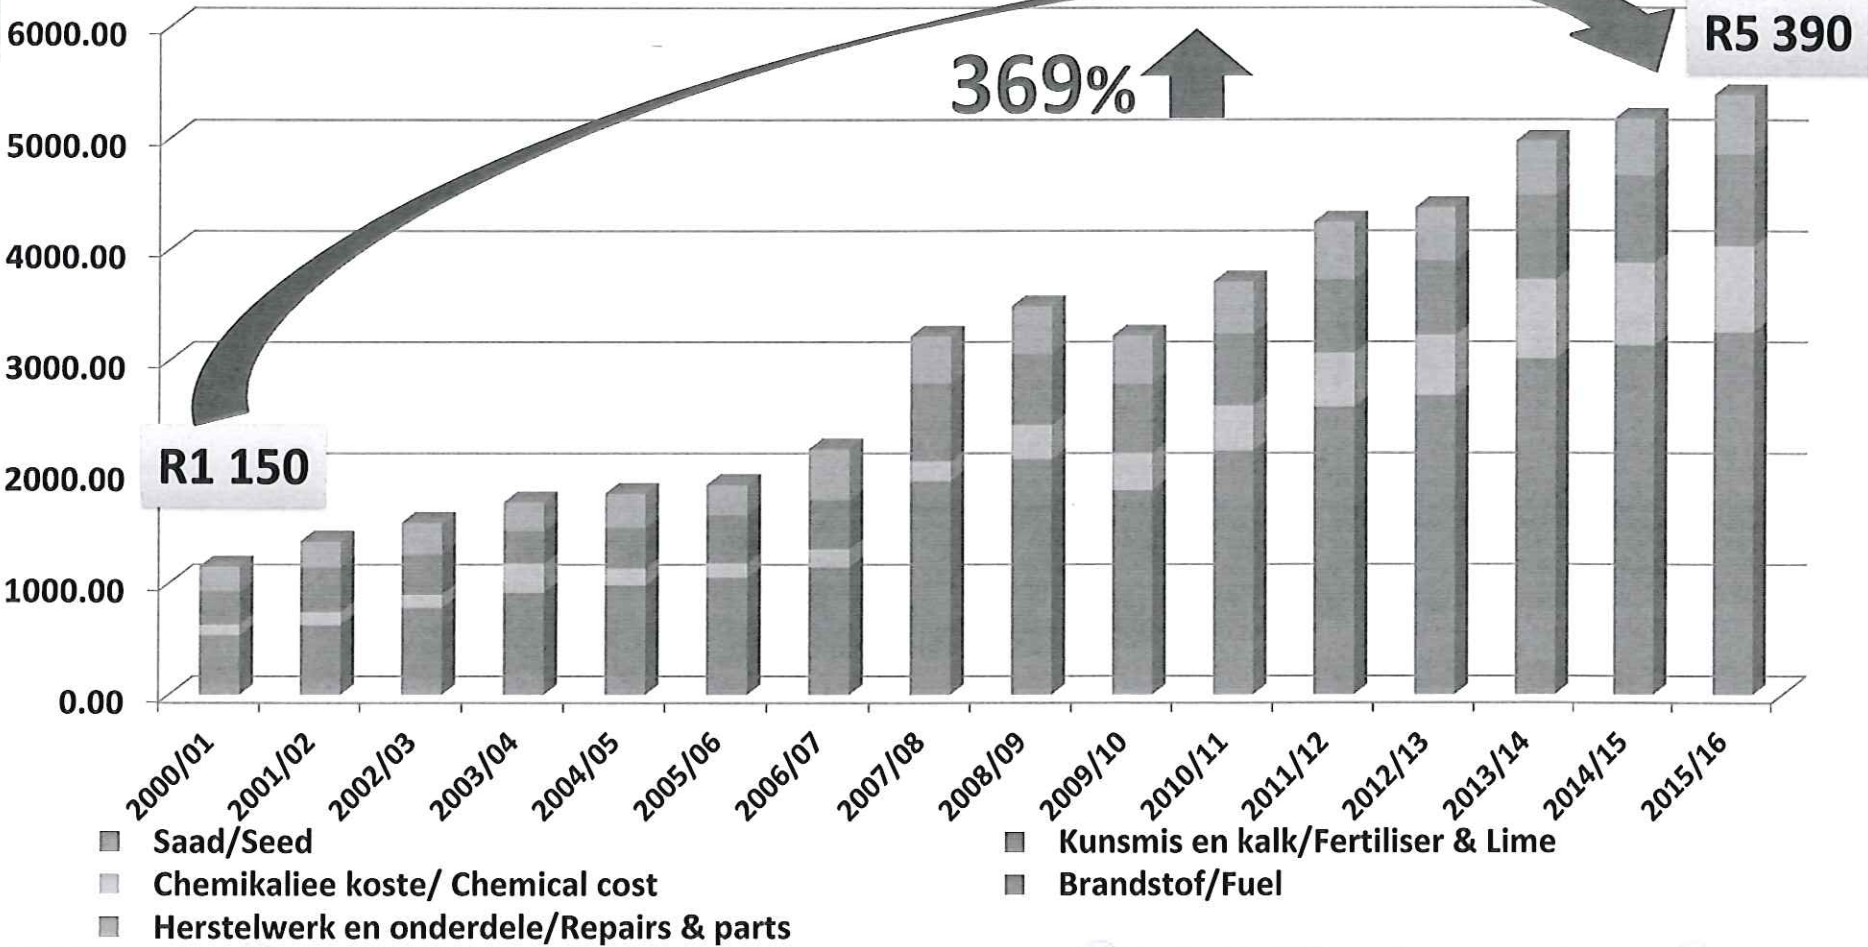

Total Maize: Production vs Consumption

Maize: % Contribution of production (5 year average)

YM

WM

Input cost increases

Weather forecasting

Early-Sep CPC/IRI Official Probabilistic ENSO Forecast

El Niño (red)
La Niña (blue)
Neutral (green)

Neutral conditions or (weak) La Niña conditions are favoured over El Niño for the rest of 2017

Source: Image credit: IRI-CPC

Wheat: Production vs Consumption

Food Prices: Maize

MAIZE PRODUCTS INDEX

Food Prices: Bread