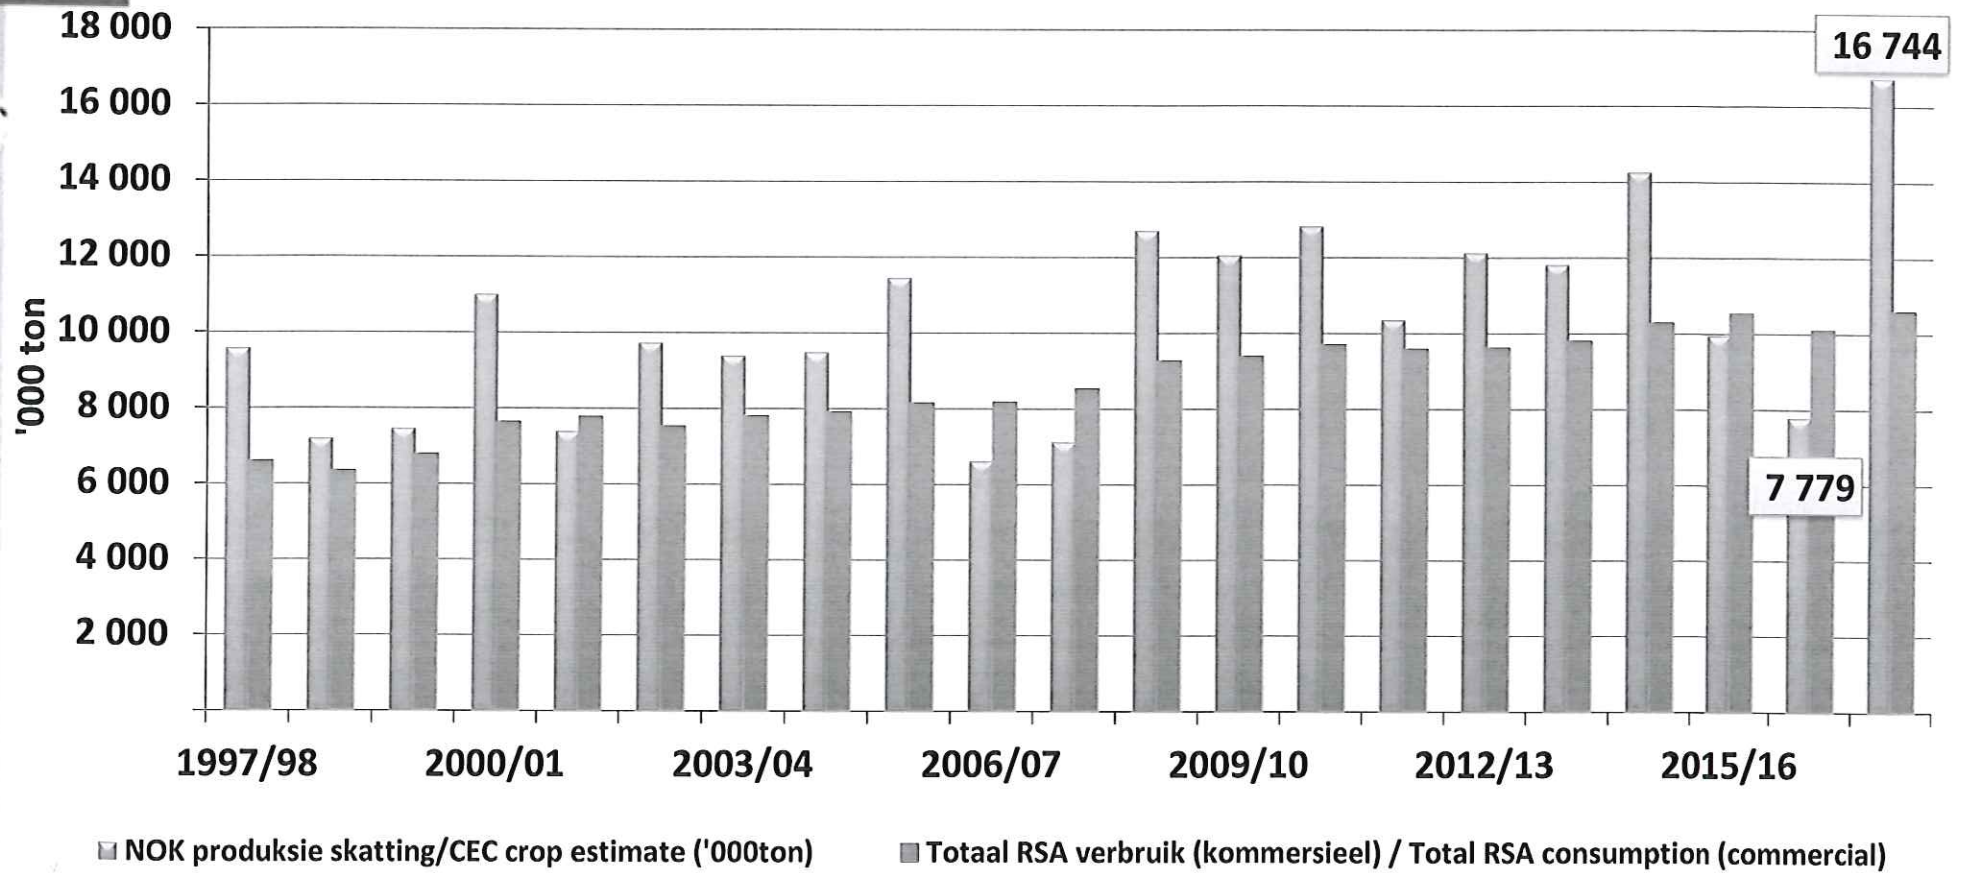

State of readiness for planting season & impact of Fall Armyworm (*FAW*)

Dr Marinda Visser

Manager: Grain Research & Policy

Grain SA

Portfolio Committee

24 October 2017

Hectares: % Contribution of crop to total

Total Maize: Production vs Consumption

Maize: % Contribution of production (5 year average)

YM

WM

Input cost increases

Weather forecasting

Early-Sep CPC/IRI Official Probabilistic ENSO Forecast

El Niño (red)
La Niña (blue)
Neutral (green)