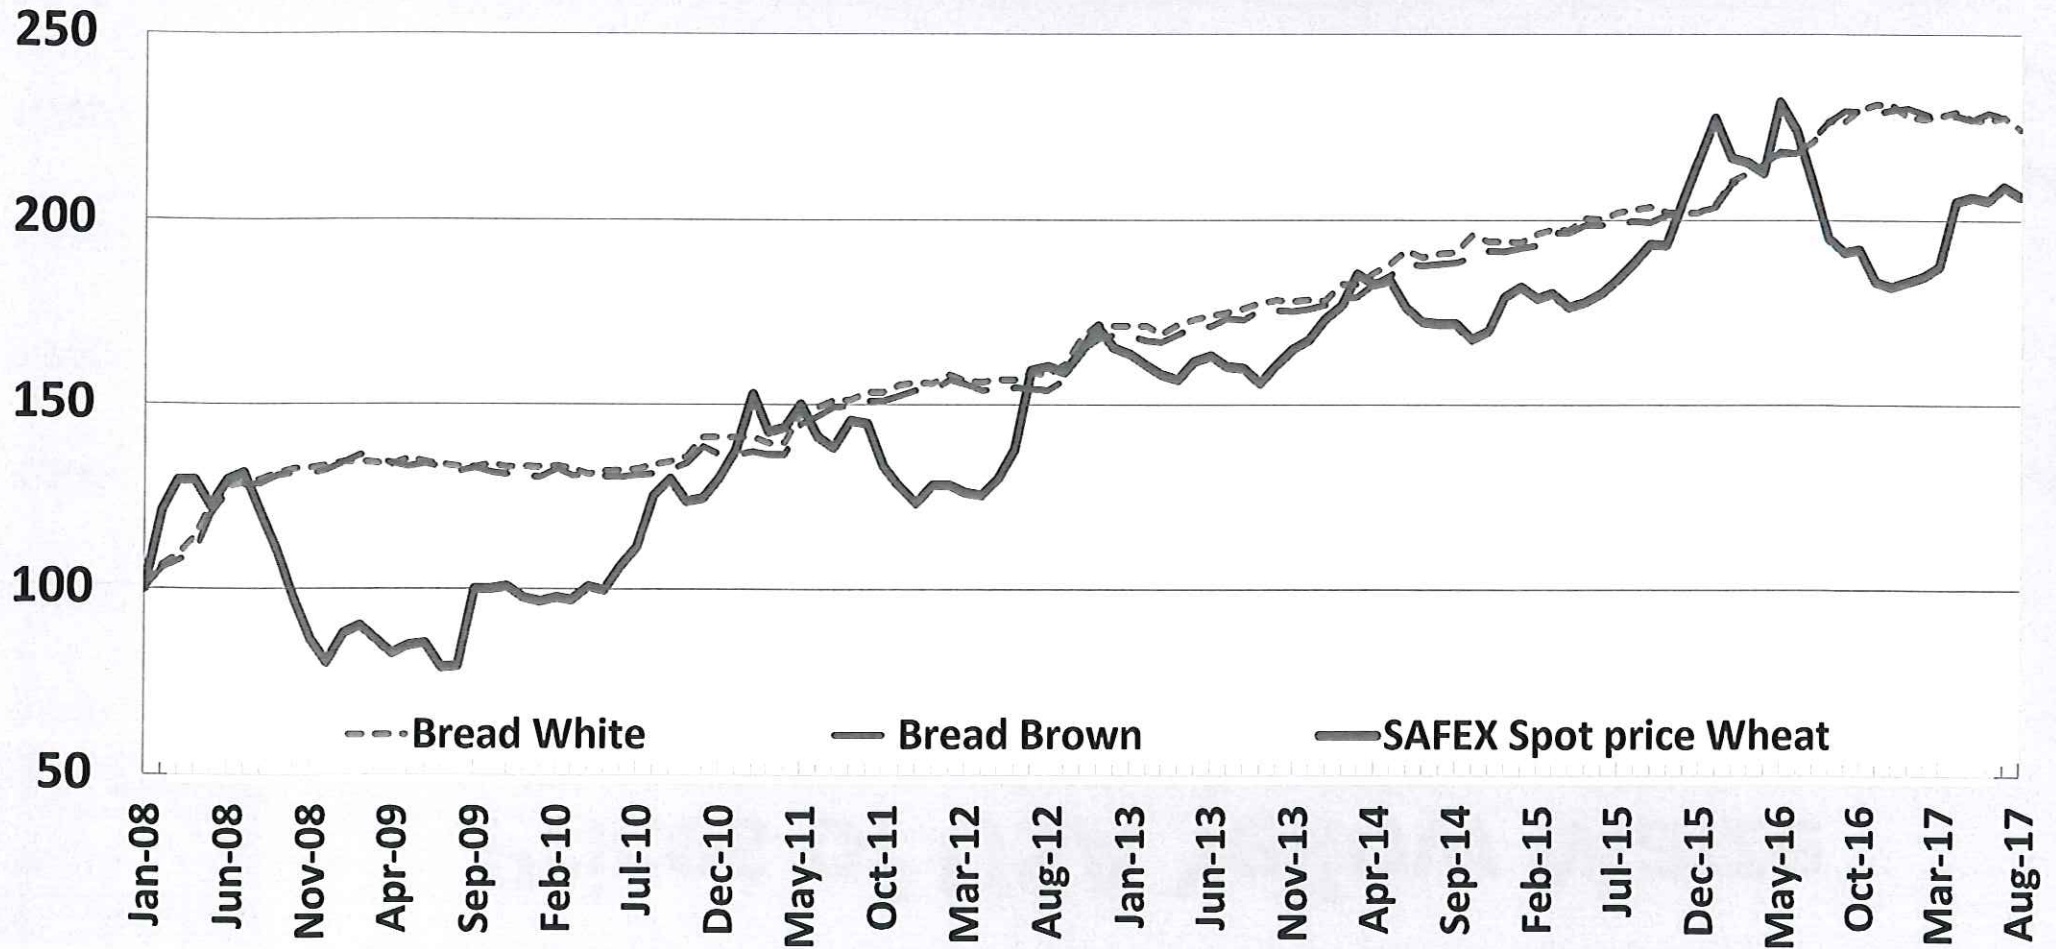

Neutral conditions or (weak) La Niña conditions are favoured over El Niño for the rest of 2017

Source: Image credit: IRI-CPC

Wheat: Production vs Consumption

Food Prices: Maize

MAIZE PRODUCTS INDEX

Food Prices: Bread

WHEATEN PRODUCTS INDEX

Prices of USA Yellow Maize

Source: Grain SA

- Red Locust invasion area
- Red locust outbreak area
- Confirmed FAW Presence
- Confirmed MLN Presence

Crop Biosecurity concerns

- Maize Lethal Necrosis (MLN)
- Fall armyworm (FAW)
- Red locusts etc.
- * due to global Climate Change ?