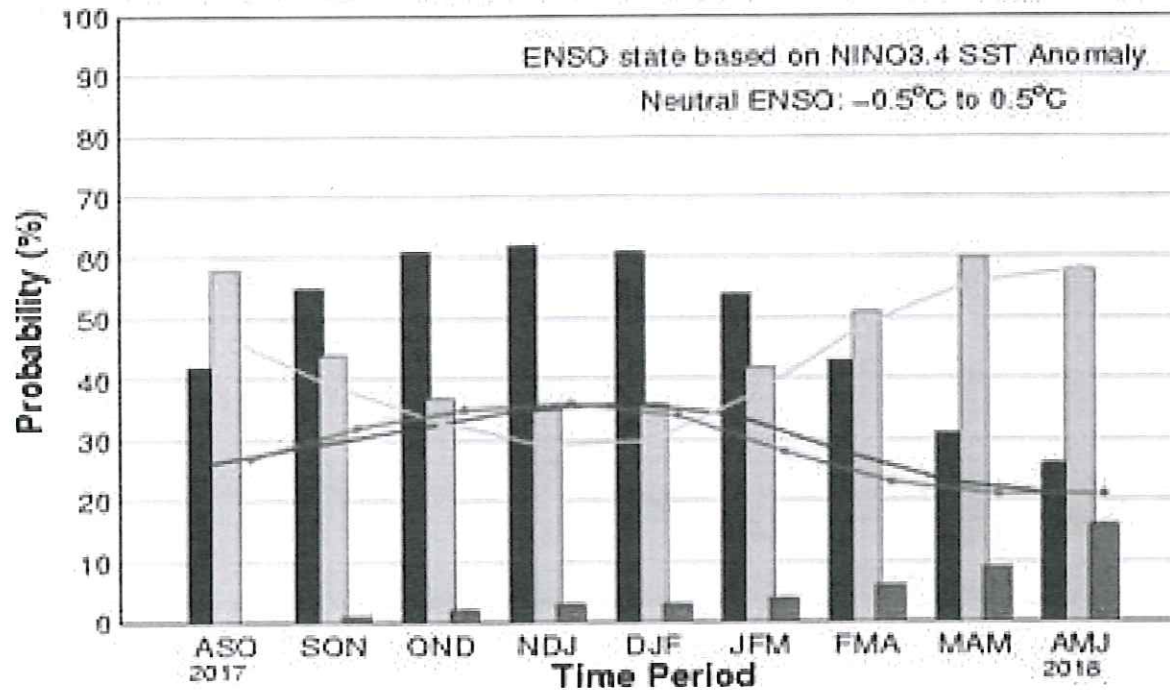

Total Maize: Production vs Consumption

Maize: % Contribution of production (5 year average)

YM

WM

Input cost increases

Weather forecasting

Early-Sep CPC/IRI Official Probabilistic ENSO Forecast

El Niño (red)
La Niña (blue)
Neutral (green)

Neutral conditions or (weak) La Niña conditions are favoured over El Niño for the rest of 2017

Source: Image credit: IRI-CPC

Wheat: Production vs Consumption

Food Prices: Maize

MAIZE PRODUCTS INDEX

Food Prices: Bread