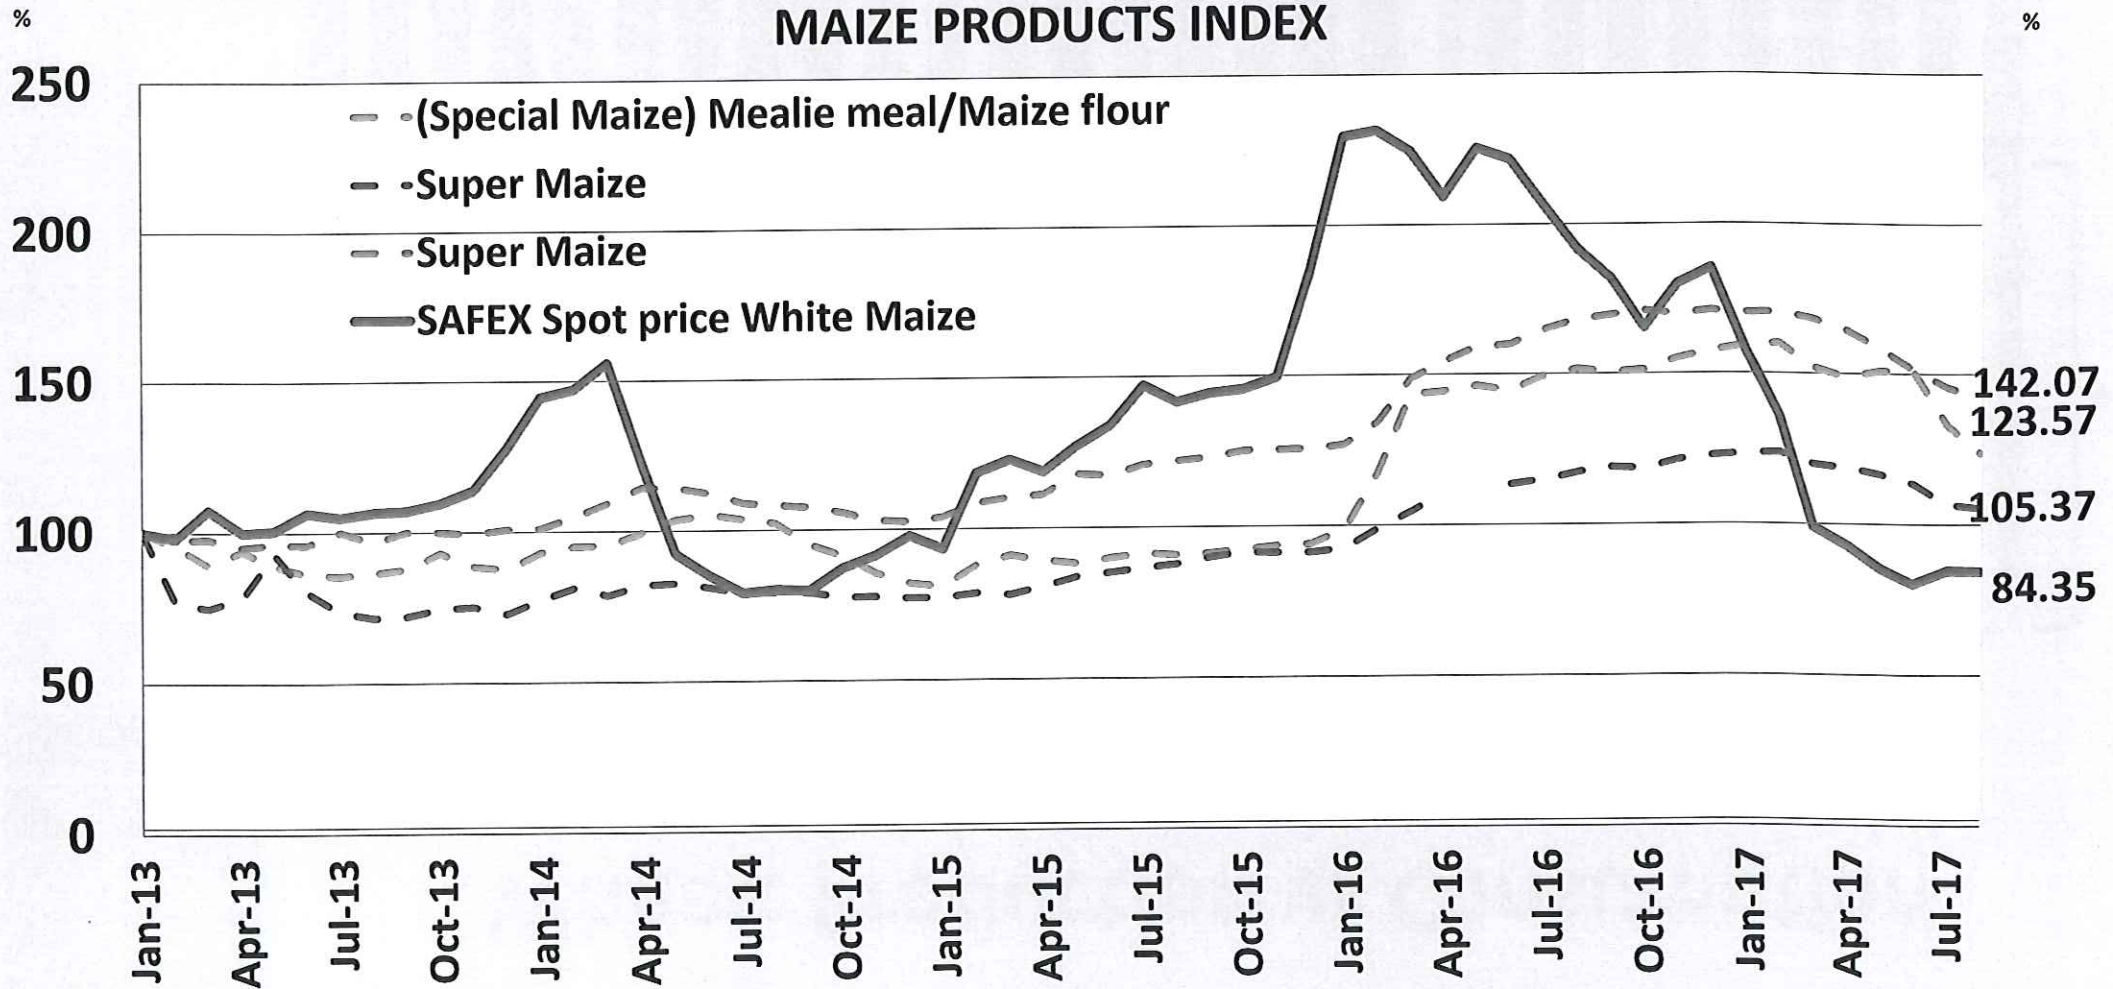

Total Maize: Production vs Consumption

Maize: % Contribution of production (5 year average)

YM

WM

Input cost increases

Weather forecasting

Early-Sep CPC/IRI Official Probabilistic ENSO Forecast

El Niño (red)
La Niña (blue)
Neutral (green)

Neutral conditions or (weak) La Niña conditions are favoured over El Niño for the rest of 2017

Source: Image credit: IRI-CPC

Wheat: Production vs Consumption

Food Prices: Maize

MAIZE PRODUCTS INDEX

Food Prices: Bread

WHEATEN PRODUCTS INDEX

Prices of USA Yellow Maize

Source: Grain SA

- Red Locust invasion area
- Red locust outbreak area
- Confirmed FAW Presence
- Confirmed MLN Presence

Crop Biosecurity concerns

- Maize Lethal Necrosis (MLN)
- Fall armyworm (FAW)
- Red locusts etc.
- * due to global Climate Change ?