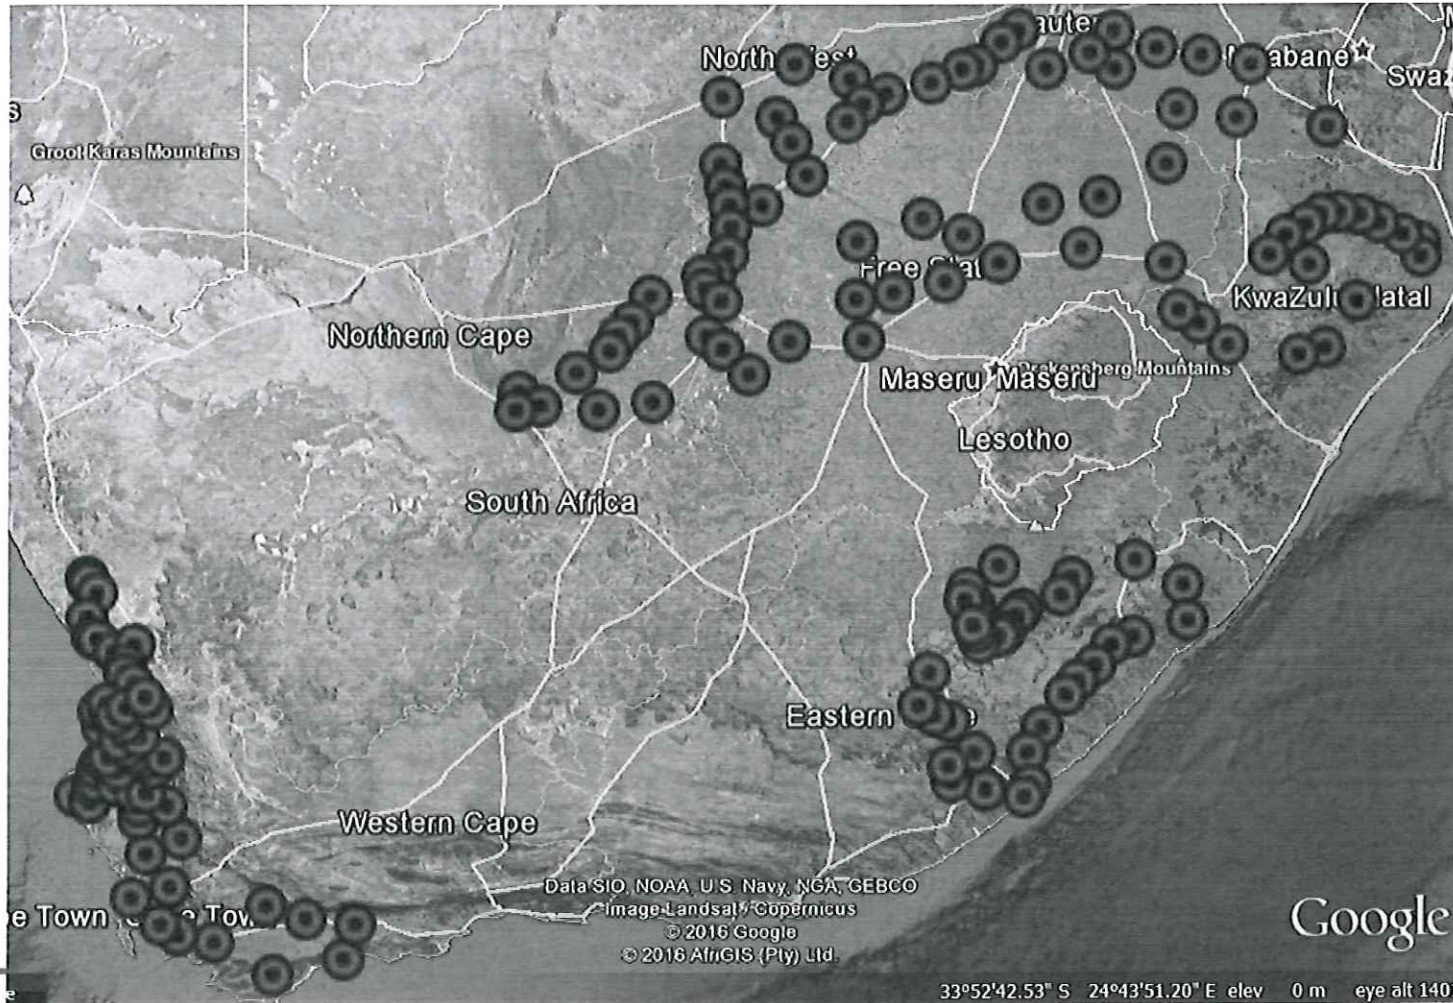

Fall armyworm (*FAW*) surveillance