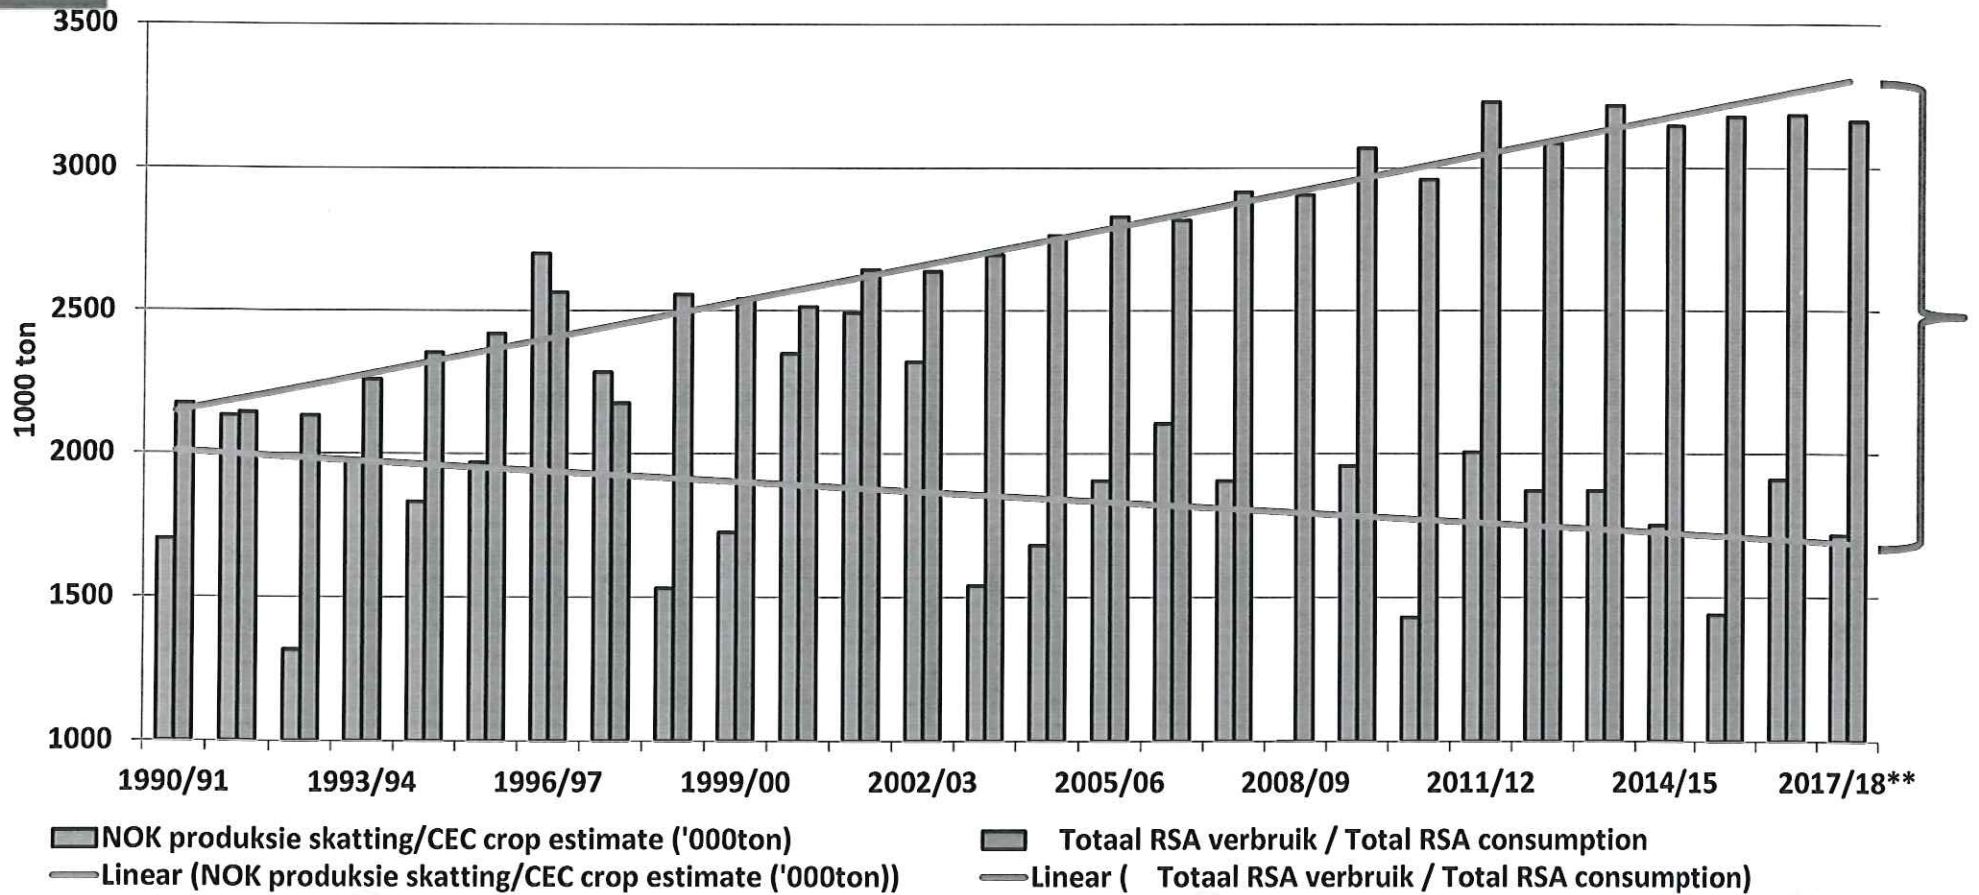

Total Maize: Production vs Consumption

Maize: % Contribution of production (5 year average)

YM

WM

Input cost increases

Weather forecasting

Early-Sep CPC/IRI Official Probabilistic ENSO Forecast

El Niño (red)
La Niña (blue)
Neutral (green)

Neutral conditions or (weak) La Niña conditions are favoured over El Niño for the rest of 2017

Source: Image credit: IRI-CPC

Wheat: Production vs Consumption

Food Prices: Maize

MAIZE PRODUCTS INDEX

Food Prices: Bread