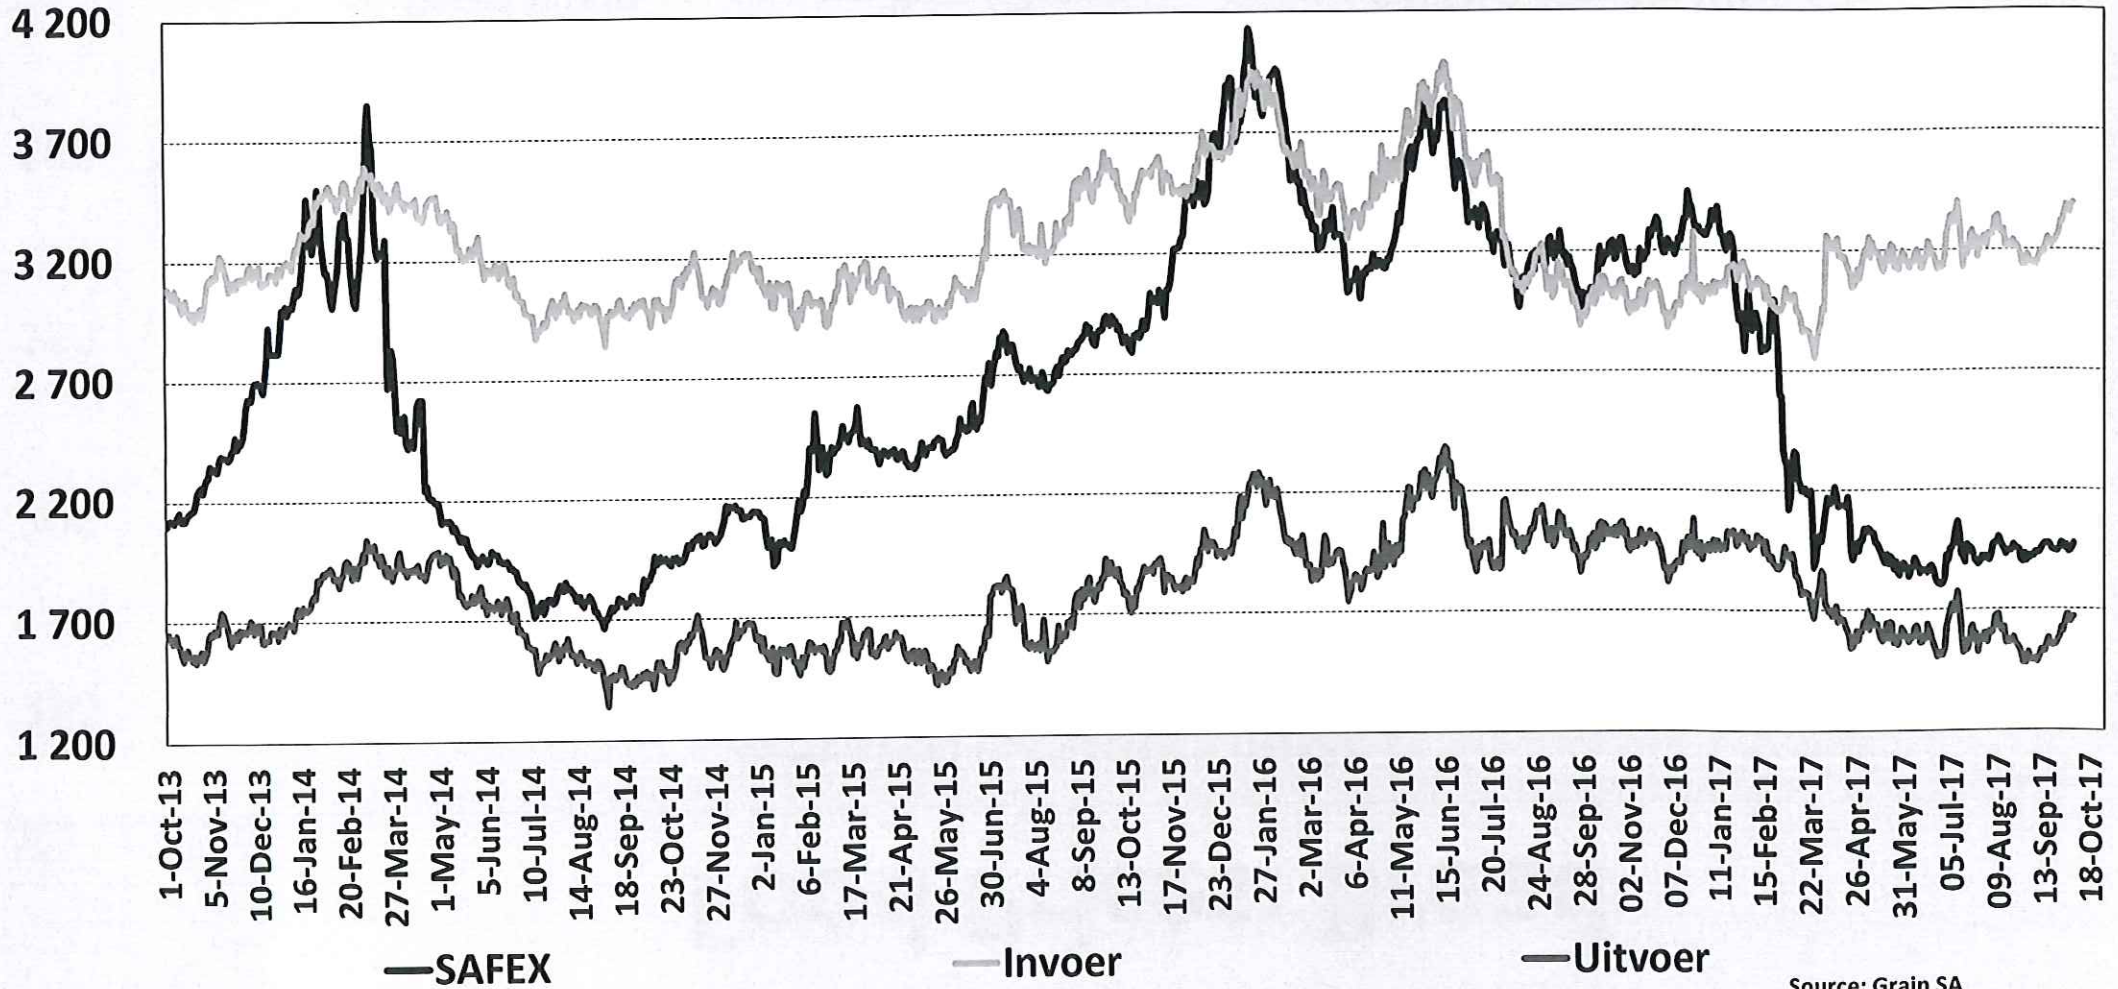

Neutral conditions or (weak) La Niña conditions are favoured over El Niño for the rest of 2017

Source: Image credit: IRI-CPC

Wheat: Production vs Consumption

Food Prices: Maize

MAIZE PRODUCTS INDEX

Food Prices: Bread

WHEATEN PRODUCTS INDEX

Prices of USA Yellow Maize

Source: Grain SA

- Red Locust invasion area
- Red locust outbreak area
- Confirmed FAW Presence
- Confirmed MLN Presence

Crop Biosecurity concerns

- Maize Lethal Necrosis (MLN)
- Fall armyworm (FAW)
- Red locusts etc.
- * due to global Climate Change ?