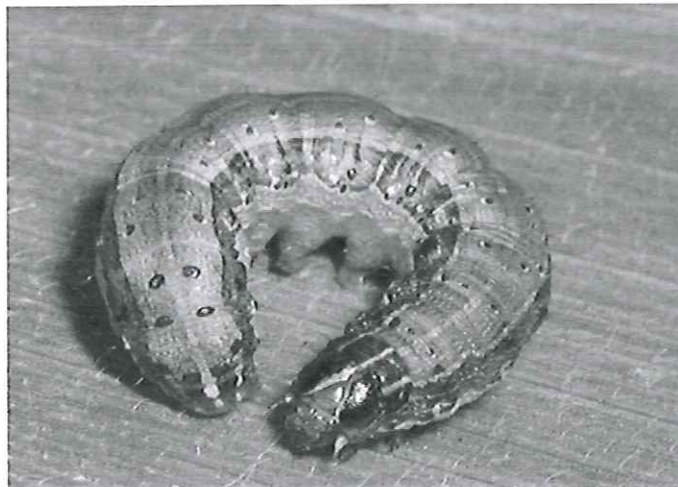

WHEATEN PRODUCTS INDEX

Prices of USA Yellow Maize

Source: Grain SA

- Red Locust invasion area
- Red locust outbreak area
- Confirmed FAW Presence
- Confirmed MLN Presence

Crop Biosecurity concerns

- Maize Lethal Necrosis (MLN)
- Fall armyworm (FAW)
- Red locusts etc.
- * due to global Climate Change ?

Spodoptera frugiperda Fall Armyworm (FAW)

Figure 5. Typical adult male fall armyworm, *Spodoptera frugiperda* (J.E. Smith).
Photograph by John L. Capinera, University of Florida.

Figure 6. Typical adult female fall armyworm, *Spodoptera frugiperda* (J.E. Smith).
Photograph by John L. Capinera, University of Florida.

Compiled by: JH Venter
October 2017

Latest global outbreaks host and damage

- **Kansas USA on wheat, 20 Oct 2017 - “We have been hearing about and seeing a mixture of both armyworms and fall armyworms on wheat and other host plants this fall”**
- **https://webapp.agron.ksu.edu/agr_social/eu_article.throck?article_id=1577**
- **Iowa USA on cereal rye, triticale and wheat cover crops , 16 October 2017- “In Iowa, fall armyworms can be pests in corn, hayfields and pastures, but this is the first time that I’ve seen them as a pest in cover crops”**
- **<https://crops.extension.iastate.edu/blog/rebecca-vittetoe/fall-armyworm-feeding-noted-cover-crops-sesc-iowa>**
- **Oklahoma USA on bermuda and fescue grasses 25 August 2017. – “I am beginning to get reports of fall armyworm caterpillars “loitering around” in bermudagrass and fescue pastures and roadside ditches. As wheat planting begins, producers should check fields regularly after seedling emergence”.**
 - **<http://agfax.com/2017/08/25/oklahoma-wheat-fall-armyworm-notice-after-planting-watch-your-fields/>**
 - **Pest categorisation *Spodoptera frugiperda*: EFSA:**
 - **<http://onlinelibrary.wiley.com/doi/10.2903/j.efsa.2017.4927/pdf>**
- **<http://www.landbou.com/nuus/kommandowurms-mars-alweer-in-namibie/>**