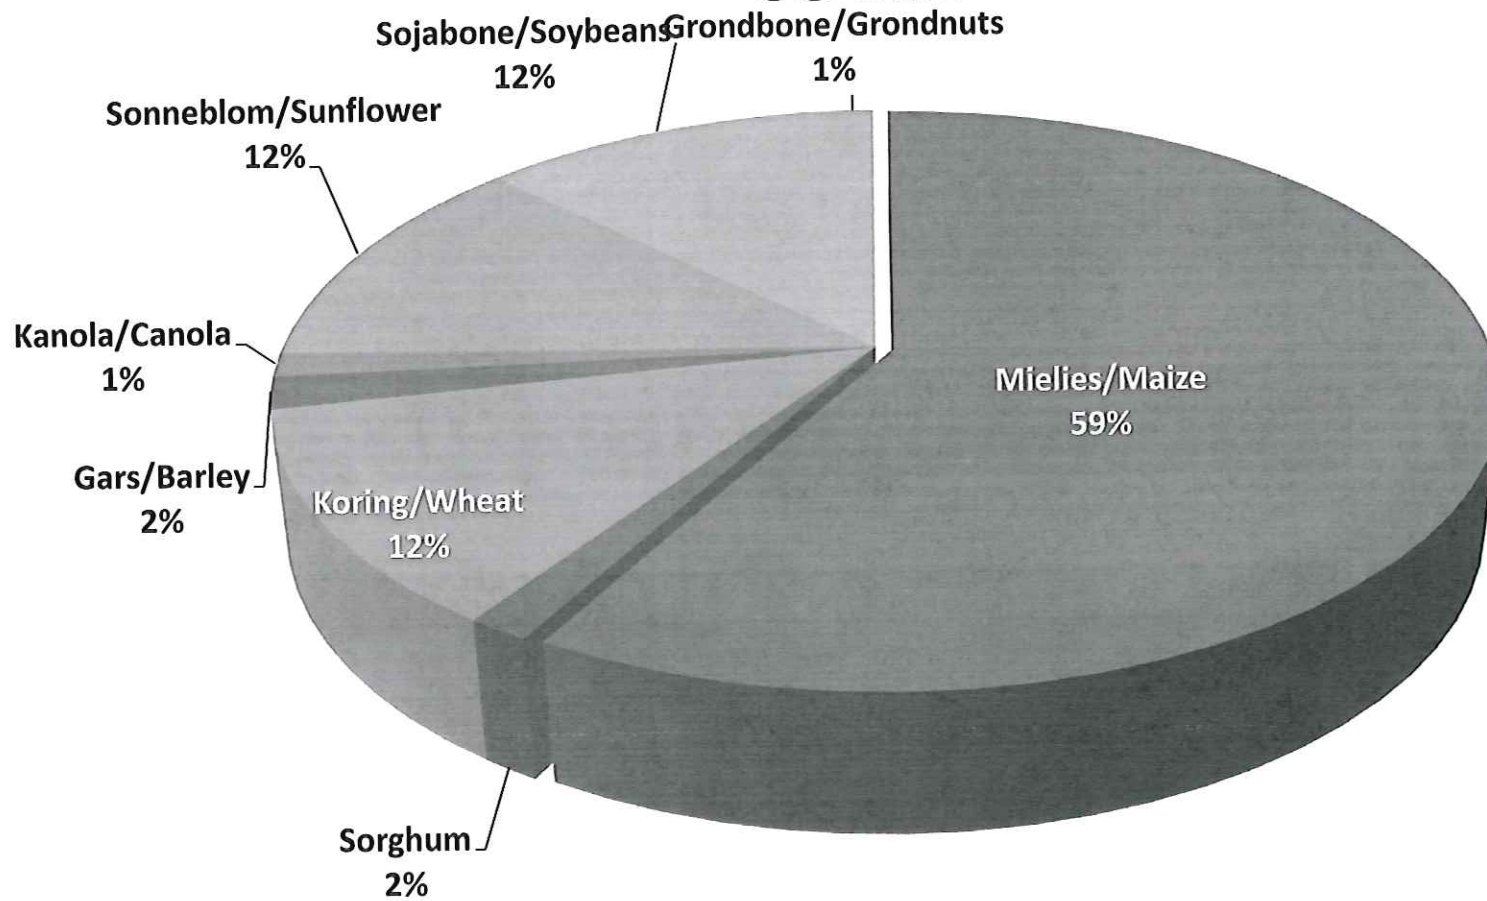

State of readiness for planting season & impact of Fall Armyworm (*FAW*)

Dr Marinda Visser

Manager: Grain Research & Policy

Grain SA

Portfolio Committee

24 October 2017

Hectares: % Contribution of crop to total

Total Maize: Production vs Consumption

Maize: % Contribution of production (5 year average)

YM

WM

Input cost increases

Weather forecasting

Early-Sep CPC/IRI Official Probabilistic ENSO Forecast

El Niño (red)
La Niña (blue)
Neutral (green)

Neutral conditions or (weak) La Niña conditions are favoured over El Niño for the rest of 2017

Source: Image credit: IRI-CPC

Wheat: Production vs Consumption

Food Prices: Maize

MAIZE PRODUCTS INDEX

Food Prices: Bread